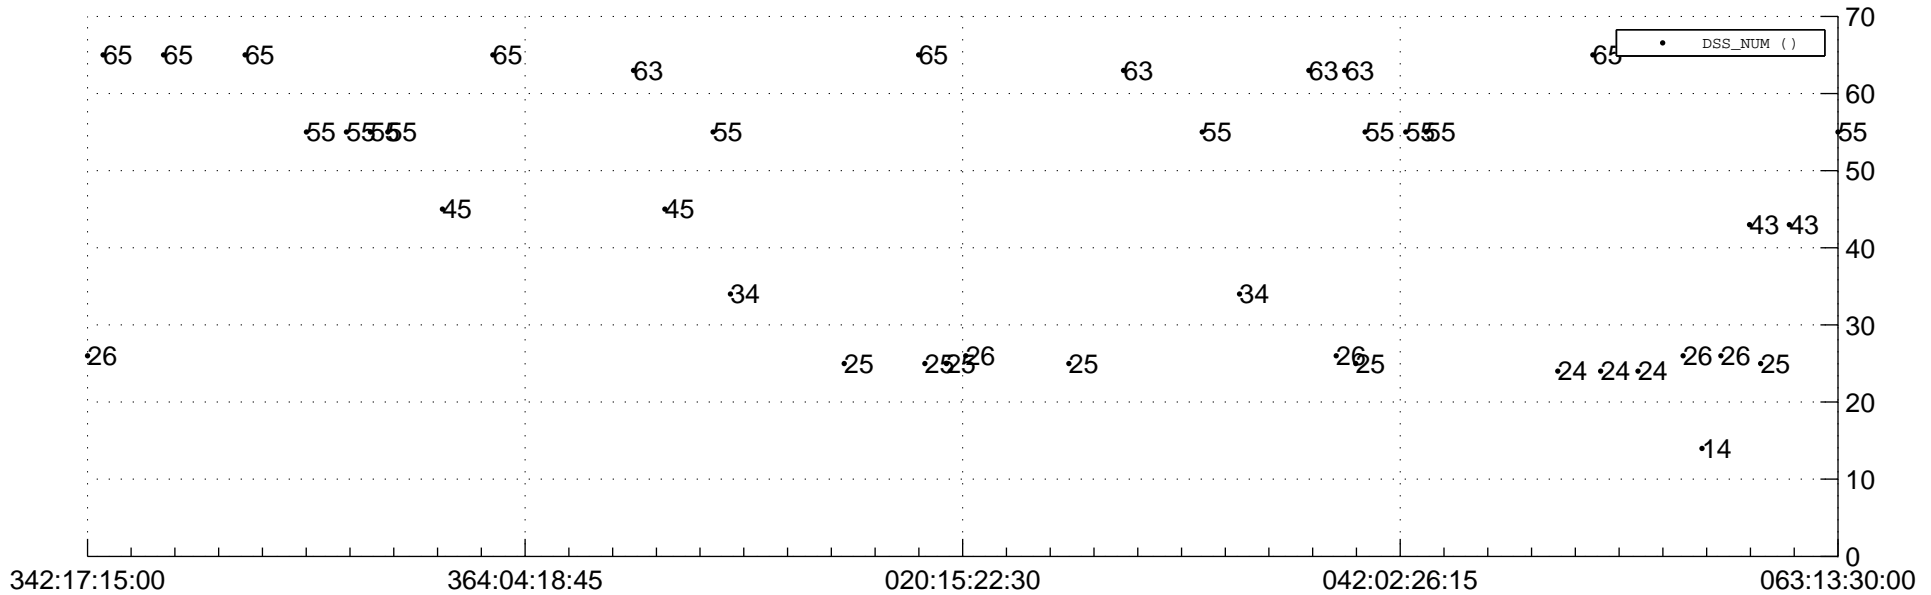

STEREO BEHIND Downlink Performance 2014:064

Number_of_Dropped_Frame

DSS_Station

Spacecraft Time (2013:342:17:15:00.000 -2014:063:13:30:00.000)

/disks/d81/project/stereo/mops/assessment/behind/automation/output/engdump/yesterdaily/behind_dp_2014_064.csv