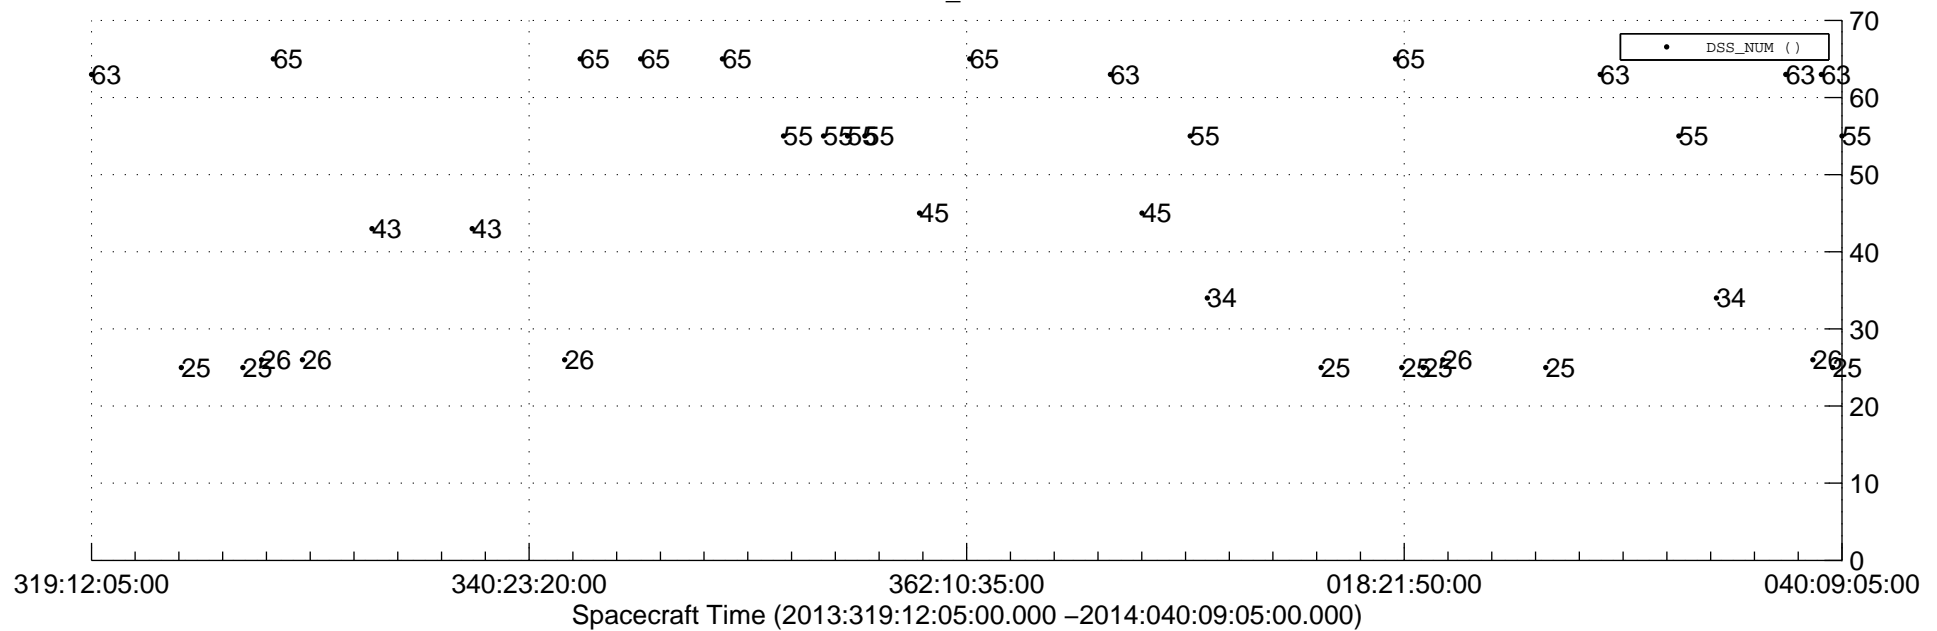

STEREO BEHIND Downlink Performance 2014:041

Number_of_Dropped_Frame

DSS_Station

Spacecraft Time (2013:319:12:05:00.000 –2014:040:09:05:00.000)

/disks/d81/project/stereo/mops/assessment/behind/automation/output/engdump/yesterday/behind_dp_2014_041.csv