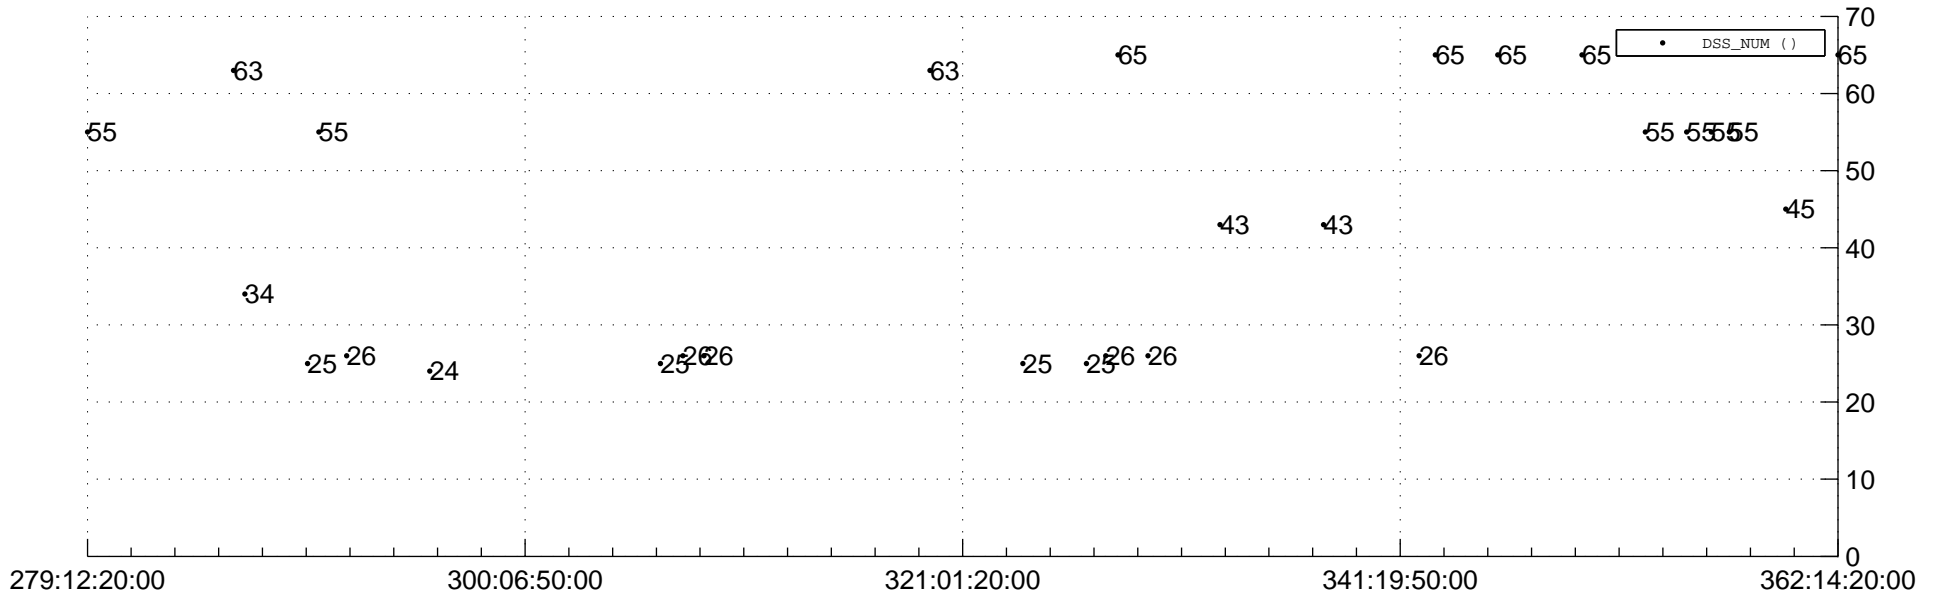

STEREO BEHIND Downlink Performance 2014:004

Number_of_Dropped_Frame

DSS_Station

Spacecraft Time (2013:279:12:20:00.000 -2013:362:14:20:00.000)

/disks/d81/project/stereo/mops/assessment/behind/automation/output/engdump/yesterdaily/behind_dp_2014_004.csv