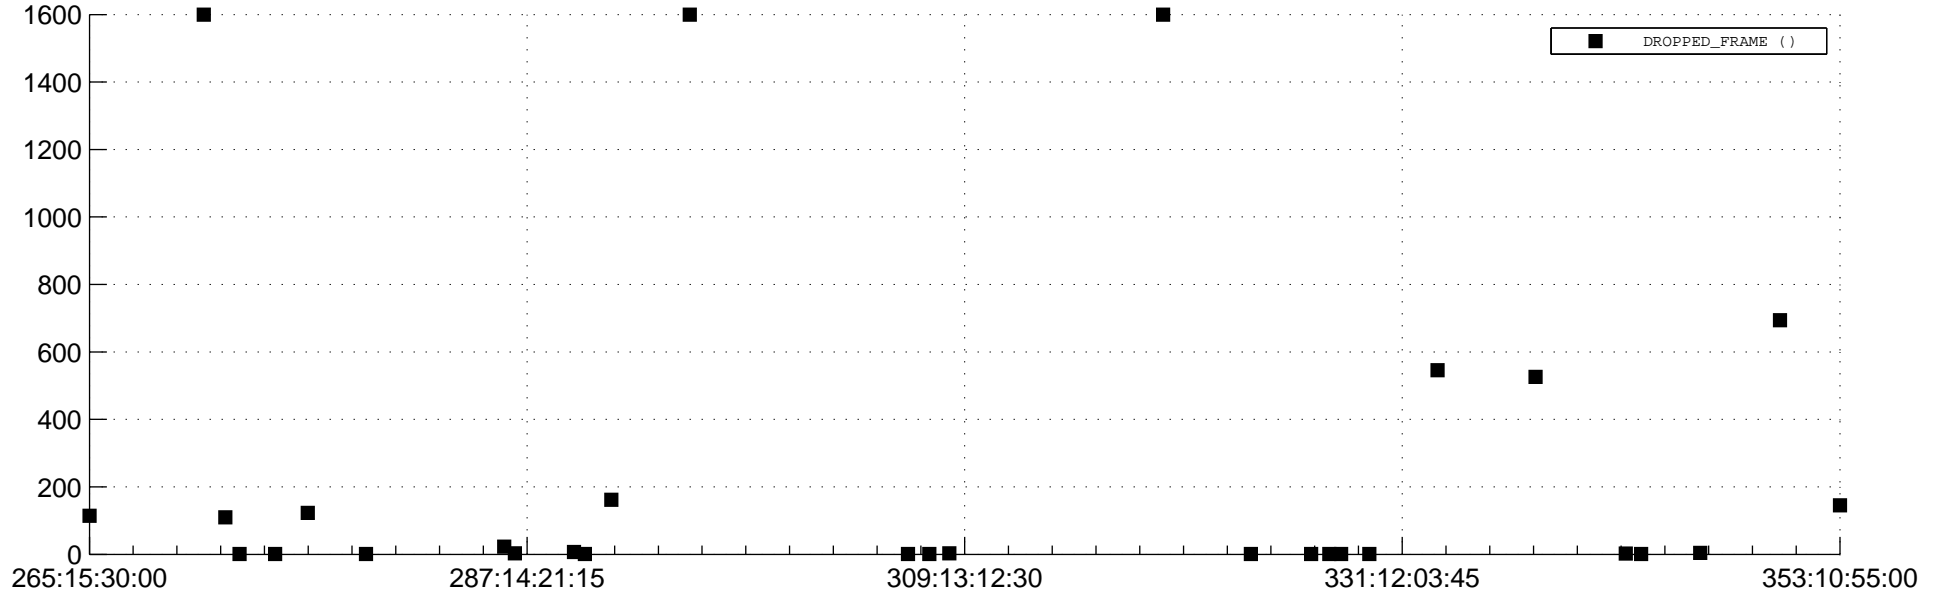

STEREO BEHIND Downlink Performance 2013:355

Number_of_Dropped_Frame

DSS_Station

Spacecraft Time (2013:265:15:30:00.000 -2013:353:10:55:00.000)

/disks/d81/project/stereo/mops/assessment/behind/automation/output/engdump/yesterday/behind_dp_2013_355.csv