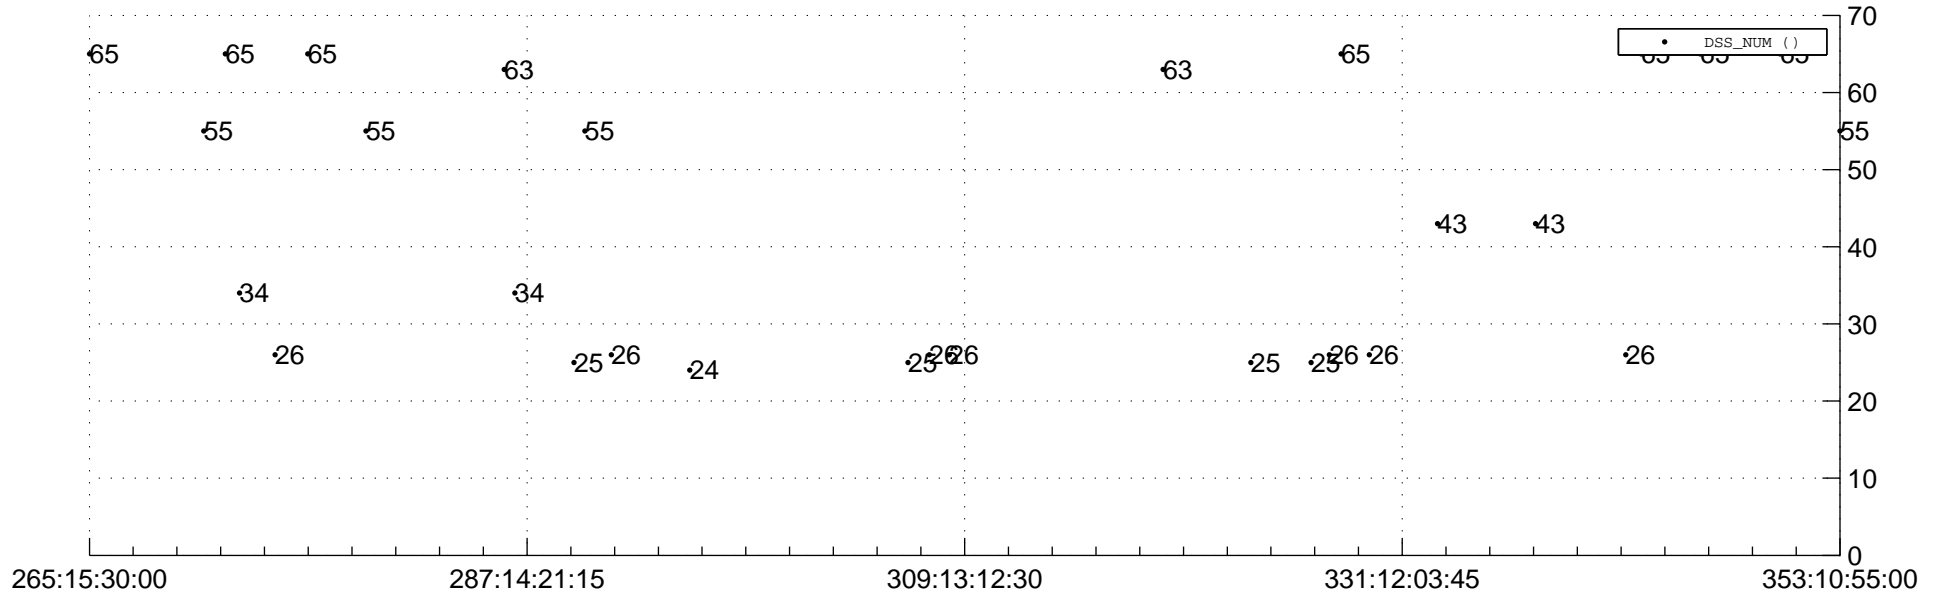

STEREO BEHIND Downlink Performance 2013:355

Number_of_Dropped_Frame

DSS_Station

Spacecraft Time (2013:265:15:30:00.000 -2013:353:10:55:00.000)

/disks/d81/project/stereo/mops/assessment/behind/automation/output/engdump/yesterday/behind_dp_2013_355.csv