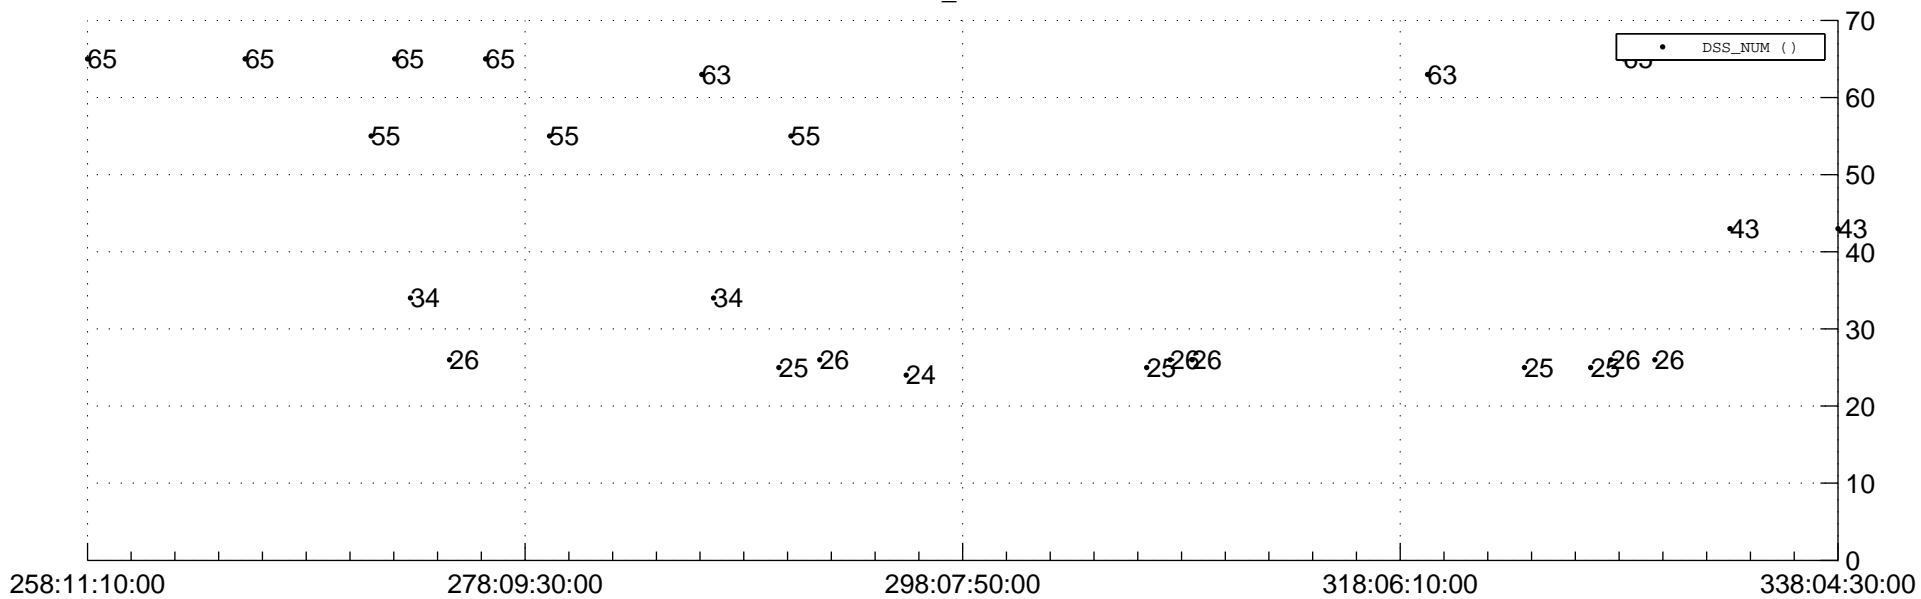

STEREO BEHIND Downlink Performance 2013:342

Number_of_Dropped_Frame

DSS_Station

Spacecraft Time (2013:258:11:10:00.000 -2013:338:04:30:00.000)

/disks/d81/project/stereo/mops/assessment/behind/automation/output/engdump/yesterdaily/behind_dp_2013_342.csv