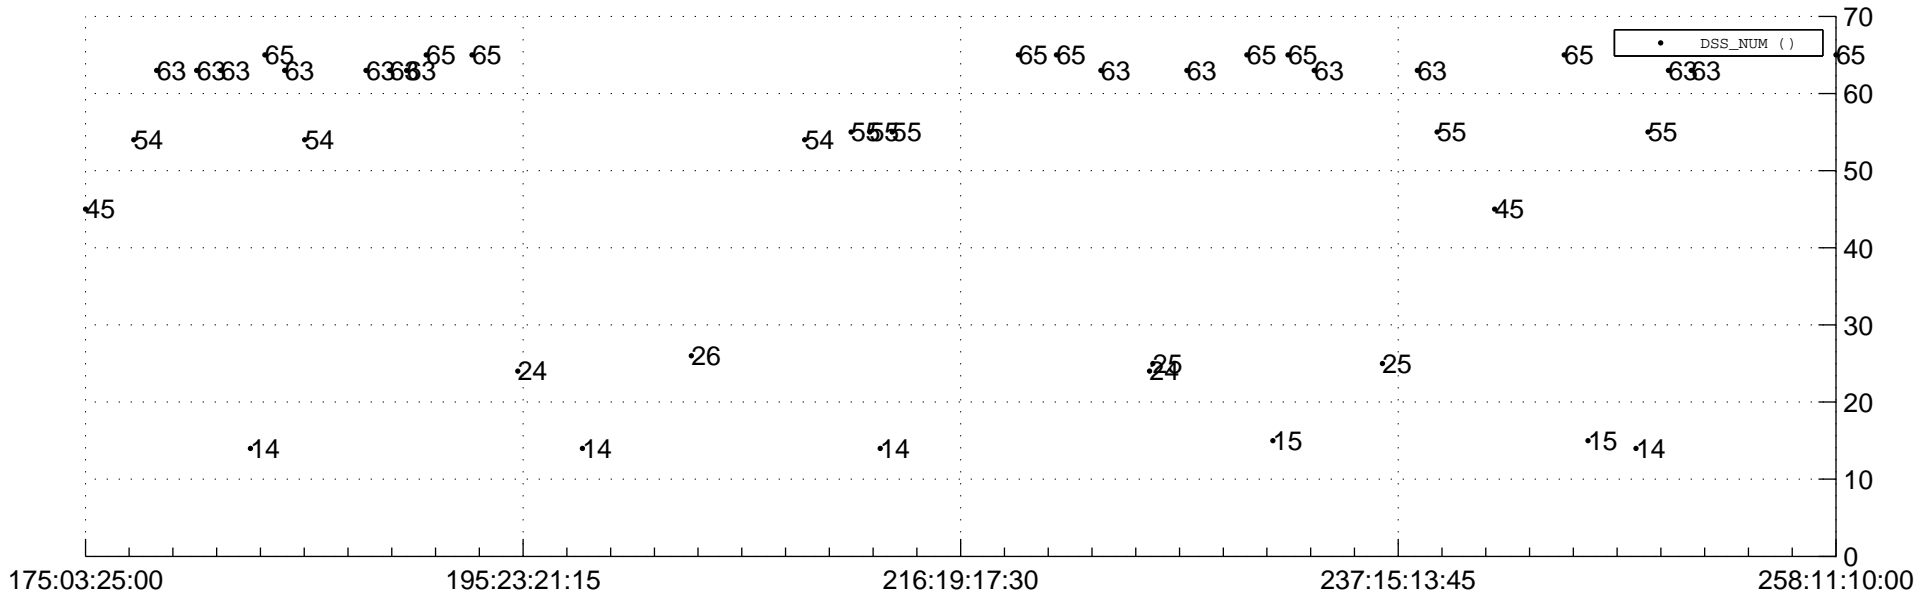

STEREO BEHIND Downlink Performance 2013:265

Number_of_Dropped_Frame

DSS_Station

Spacecraft Time (2013:175:03:25:00.000 -2013:258:11:10:00.000)

/disks/d81/project/stereo/mops/assessment/behind/automation/output/engdump/yesterday/behind_dp_2013_265.csv