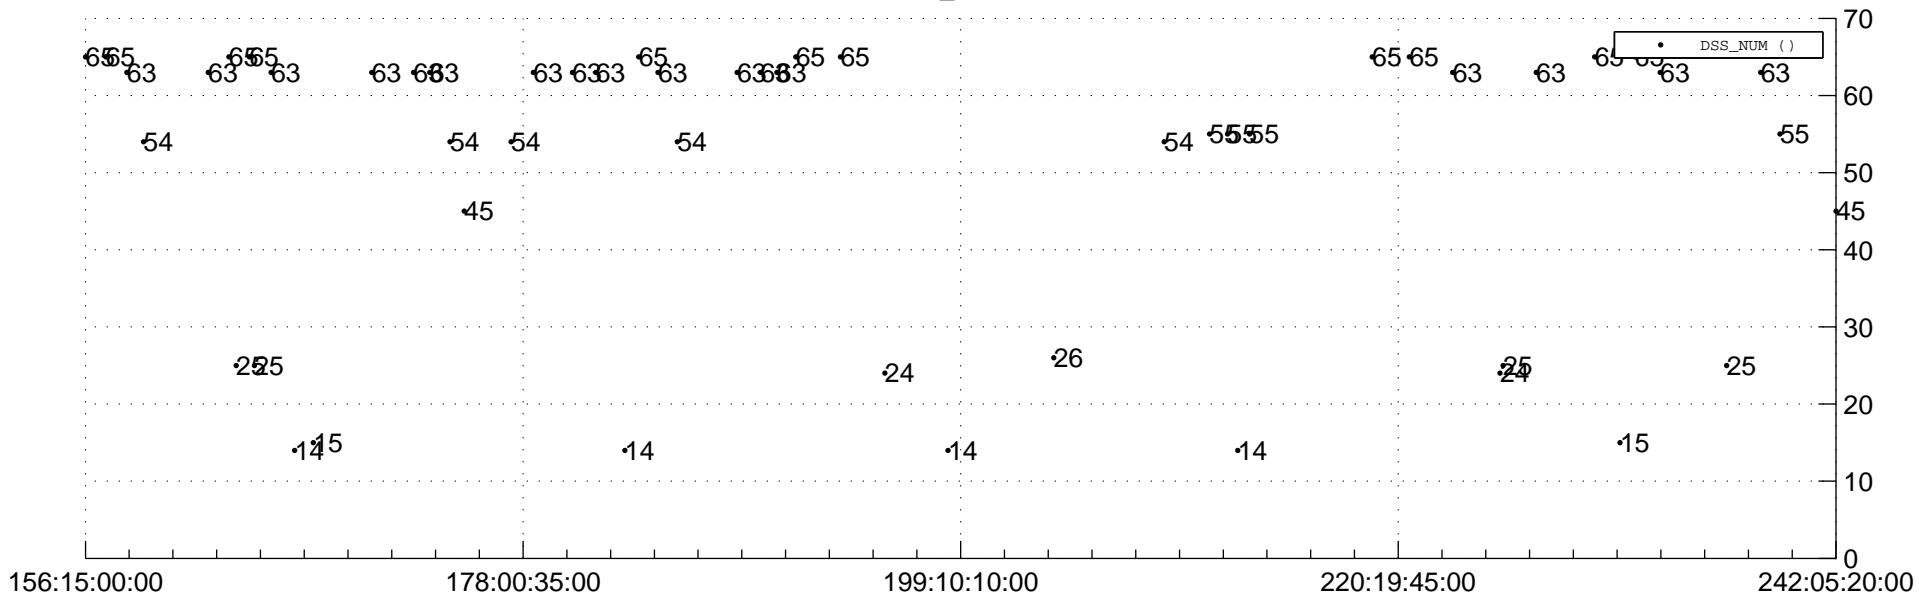

STEREO BEHIND Downlink Performance 2013:243

Number_of_Dropped_Frame

DSS_Station

Spacecraft Time (2013:156:15:00:00.000 –2013:242:05:20:00.000)

/disks/d81/project/stereo/mops/assessment/behind/automation/output/engdump/yesterday/behind_dp_2013_243.csv