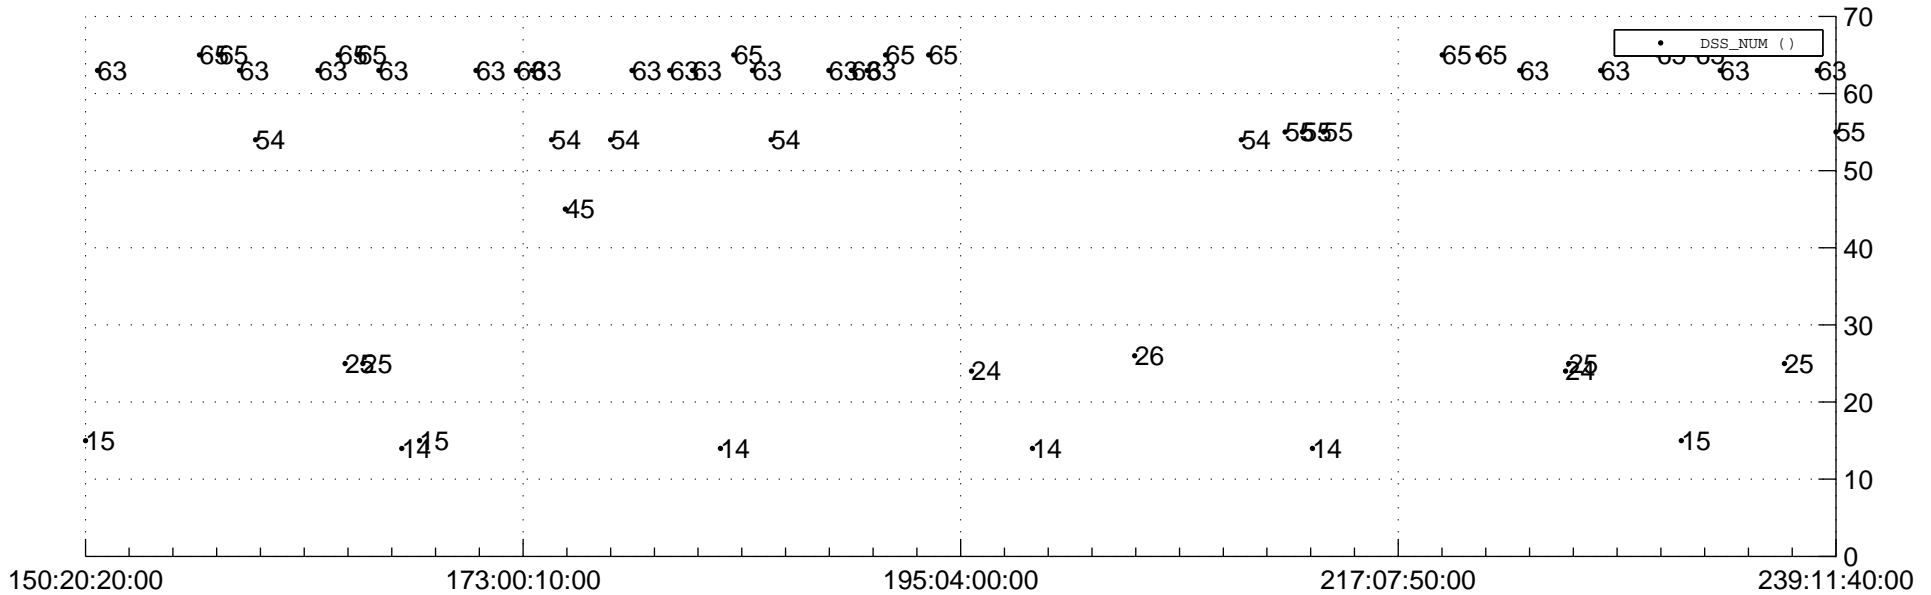

STEREO BEHIND Downlink Performance 2013:240

Number_of_Dropped_Frame

DSS_Station

Spacecraft Time (2013:150:20:20:00.000 -2013:239:11:40:00.000)

/disks/d81/project/stereo/mops/assessment/behind/automation/output/engdump/yesterday/behind_dp_2013_240.csv