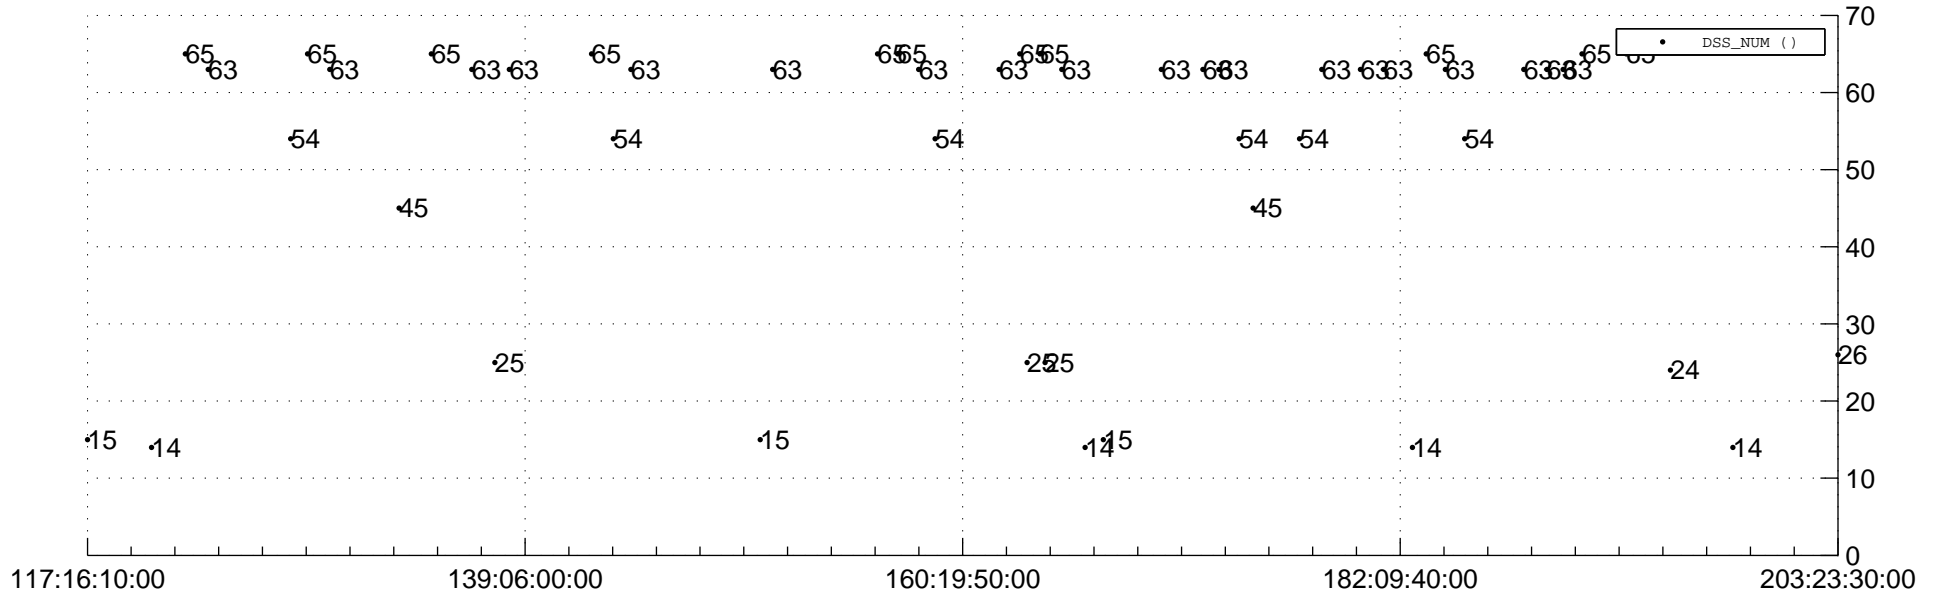

STEREO BEHIND Downlink Performance 2013:207

Number_of_Dropped_Frame

DSS_Station

Spacecraft Time (2013:117:16:10:00.000 -2013:203:23:30:00.000)

/disks/d81/project/stereo/mops/assessment/behind/automation/output/engdump/yesterday/behind_dp_2013_207.csv