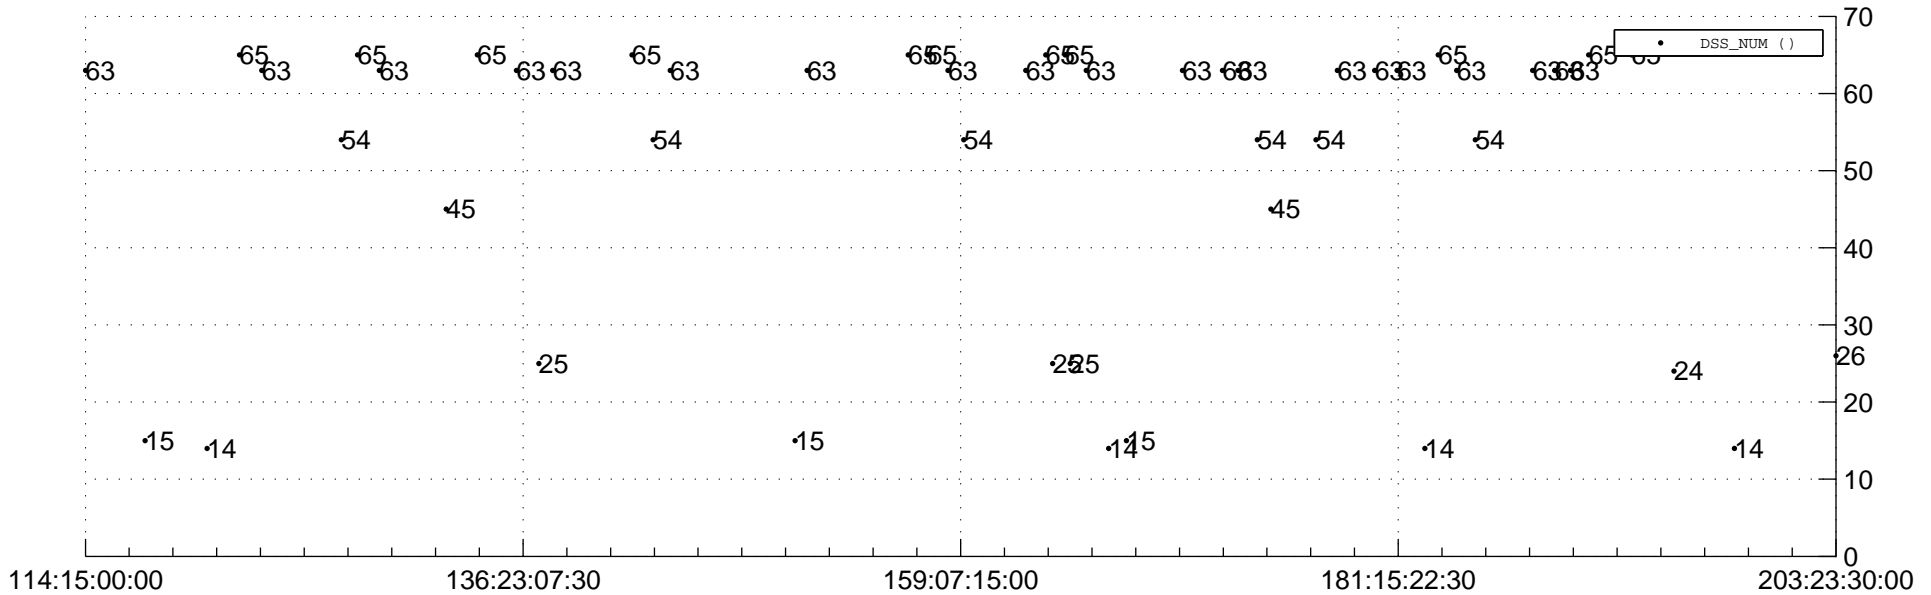

STEREO BEHIND Downlink Performance 2013:204

Number_of_Dropped_Frame

DSS_Station

Spacecraft Time (2013:114:15:00:00.000 –2013:203:23:30:00.000)

/disks/d81/project/stereo/mops/assessment/behind/automation/output/engdump/yesterday/behind_dp_2013_204.csv