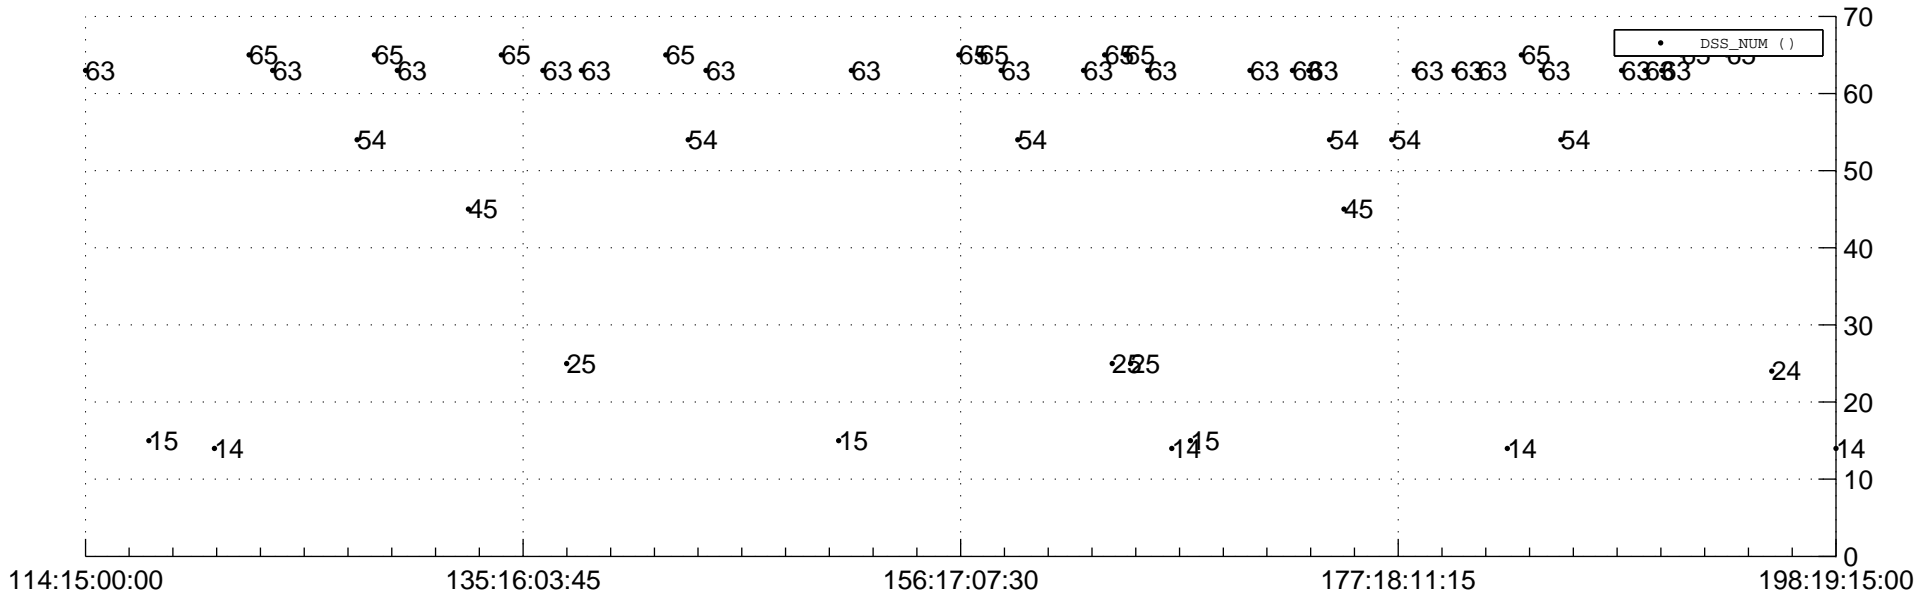

STEREO BEHIND Downlink Performance 2013:203

Number_of_Dropped_Frame

DSS_Station

Spacecraft Time (2013:114:15:00:00.000 –2013:198:19:15:00.000)

/disks/d81/project/stereo/mops/assessment/behind/automation/output/engdump/yesterday/behind_dp_2013_203.csv