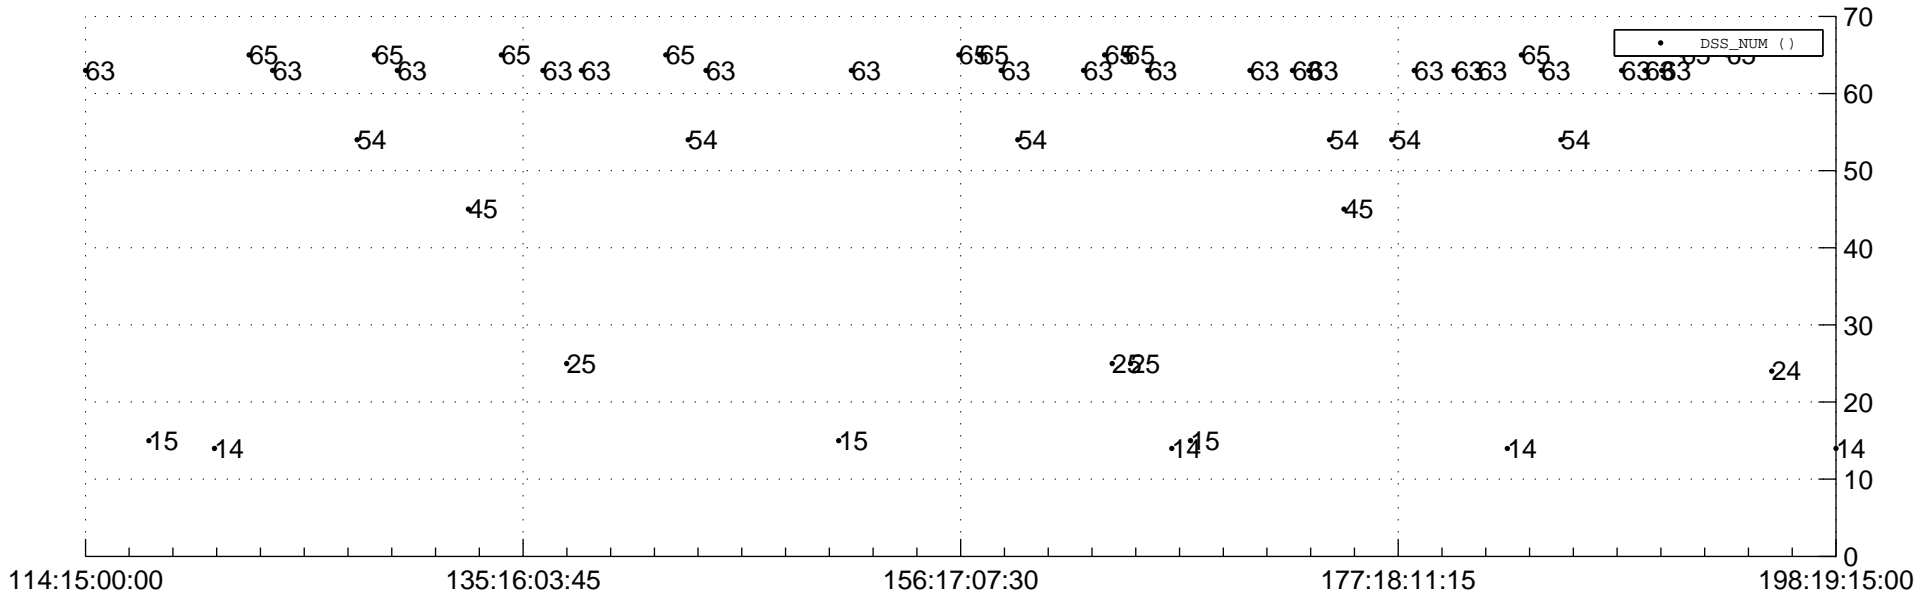

STEREO BEHIND Downlink Performance 2013:201

Number_of_Dropped_Frame

DSS_Station

Spacecraft Time (2013:114:15:00:00.000 -2013:198:19:15:00.000)

/disks/d81/project/stereo/mops/assessment/behind/automation/output/engdump/yesterdaily/behind_dp_2013_201.csv