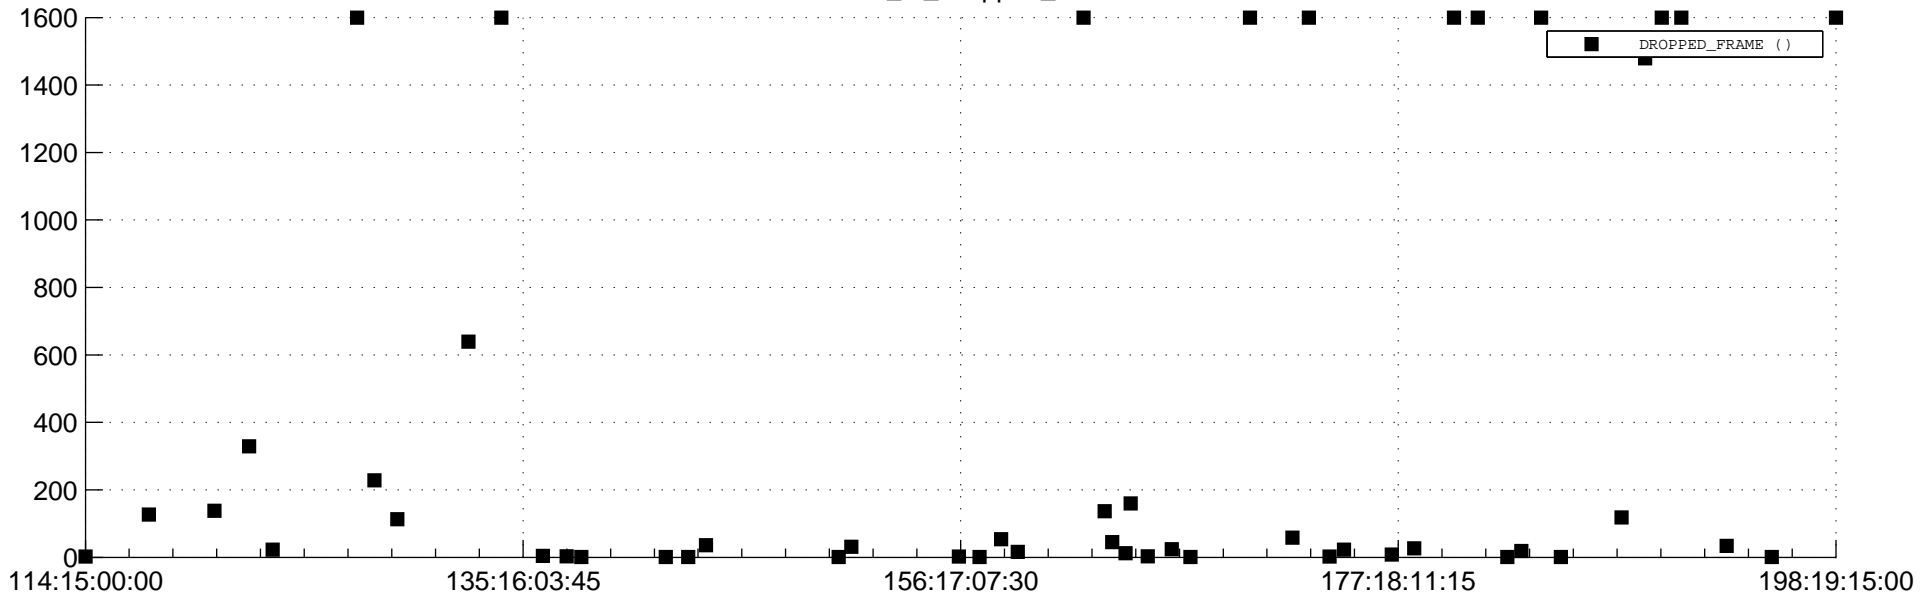

STEREO BEHIND Downlink Performance 2013:201

Number_of_Dropped_Frame

DSS_Station

Spacecraft Time (2013:114:15:00:00.000 -2013:198:19:15:00.000)

/disks/d81/project/stereo/mops/assessment/behind/automation/output/engdump/yesterdaily/behind_dp_2013_201.csv