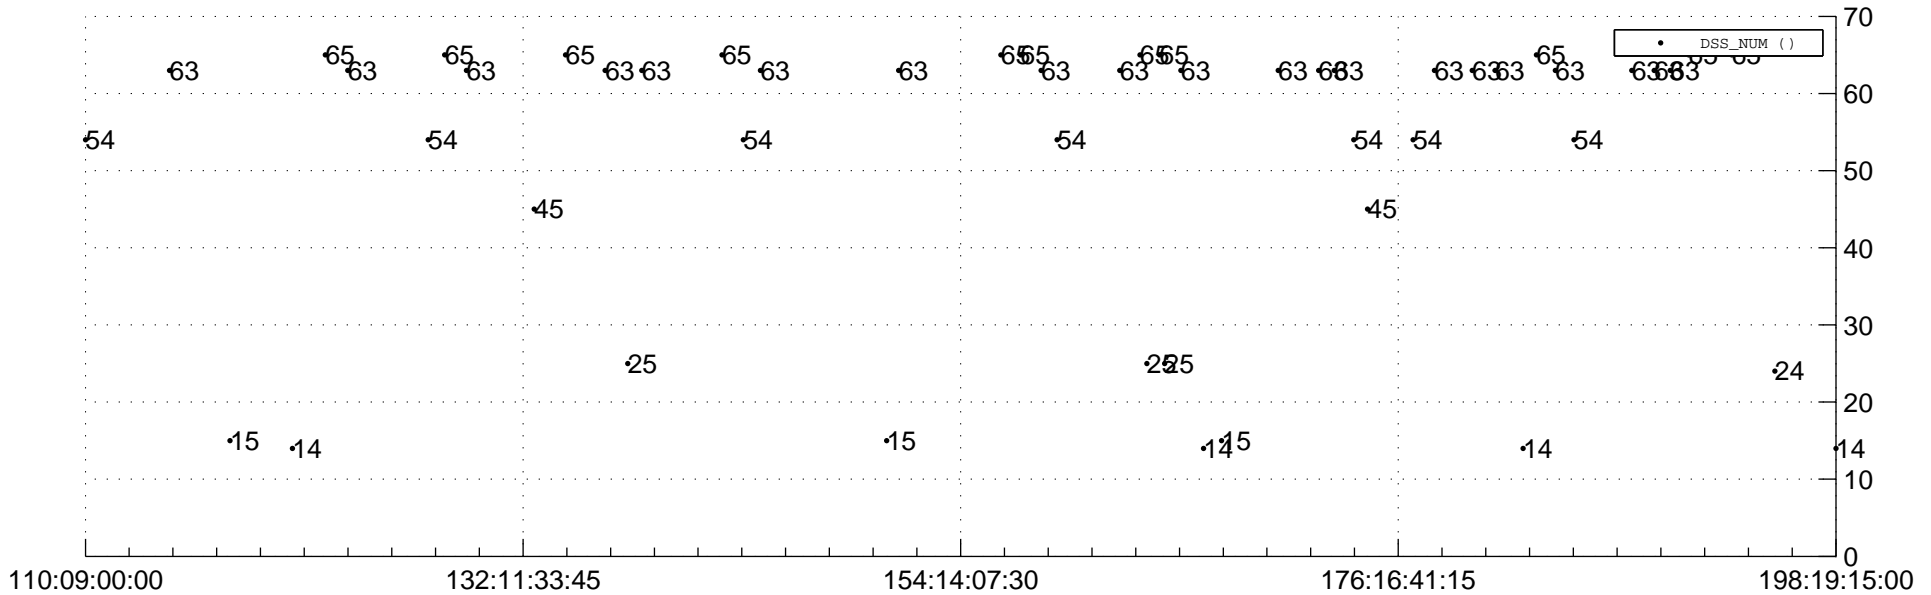

STEREO BEHIND Downlink Performance 2013:199

Number_of_Dropped_Frame

DSS_Station

Spacecraft Time (2013:110:09:00:00.000 -2013:198:19:15:00.000)

/disks/d81/project/stereo/mops/assessment/behind/automation/output/engdump/yesterday/behind_dp_2013_199.csv