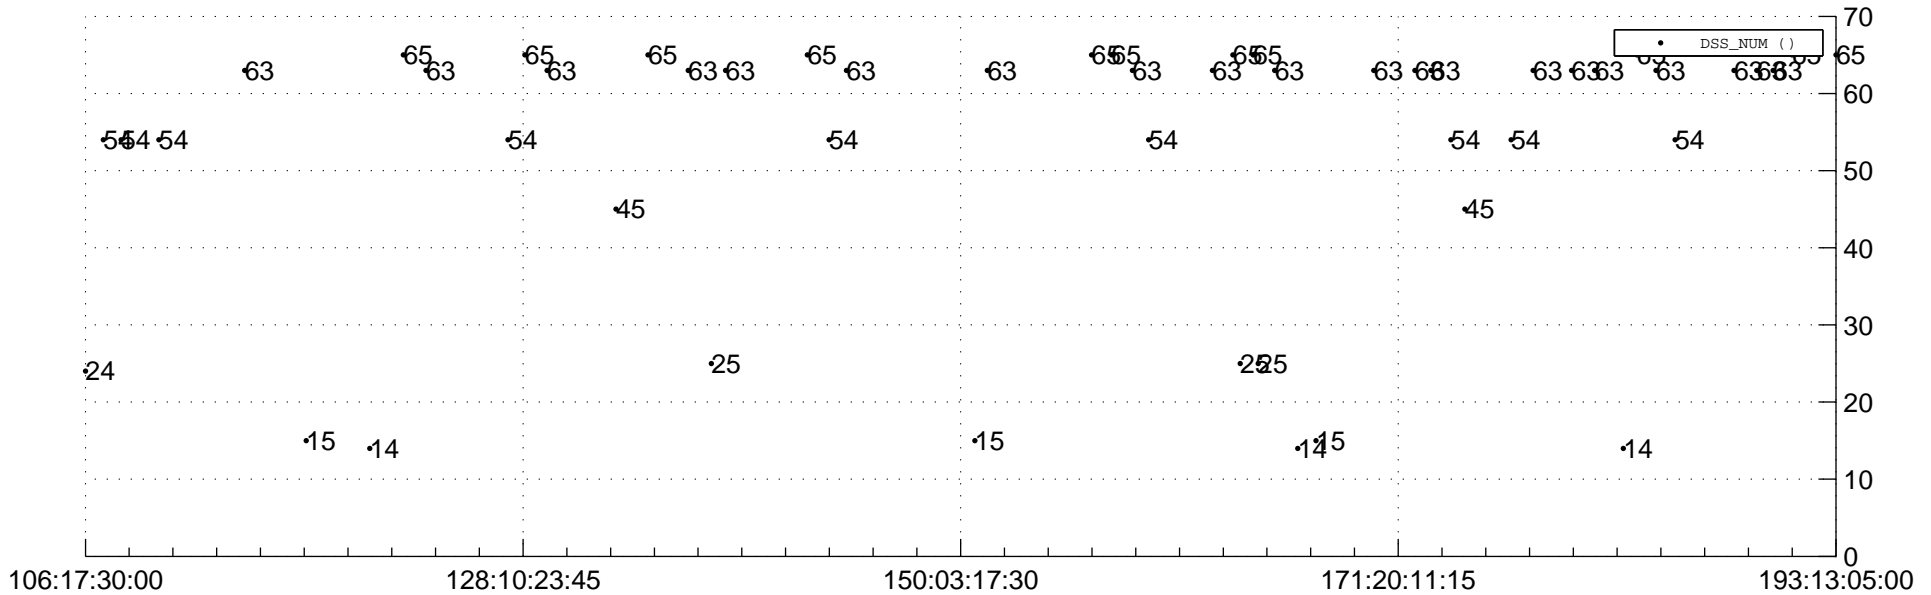

STEREO BEHIND Downlink Performance 2013:194

Number_of_Dropped_Frame

DSS_Station

Spacecraft Time (2013:106:17:30:00.000 -2013:193:13:05:00.000)

/disks/d81/project/stereo/mops/assessment/behind/automation/output/engdump/yesterday/behind_dp_2013_194.csv