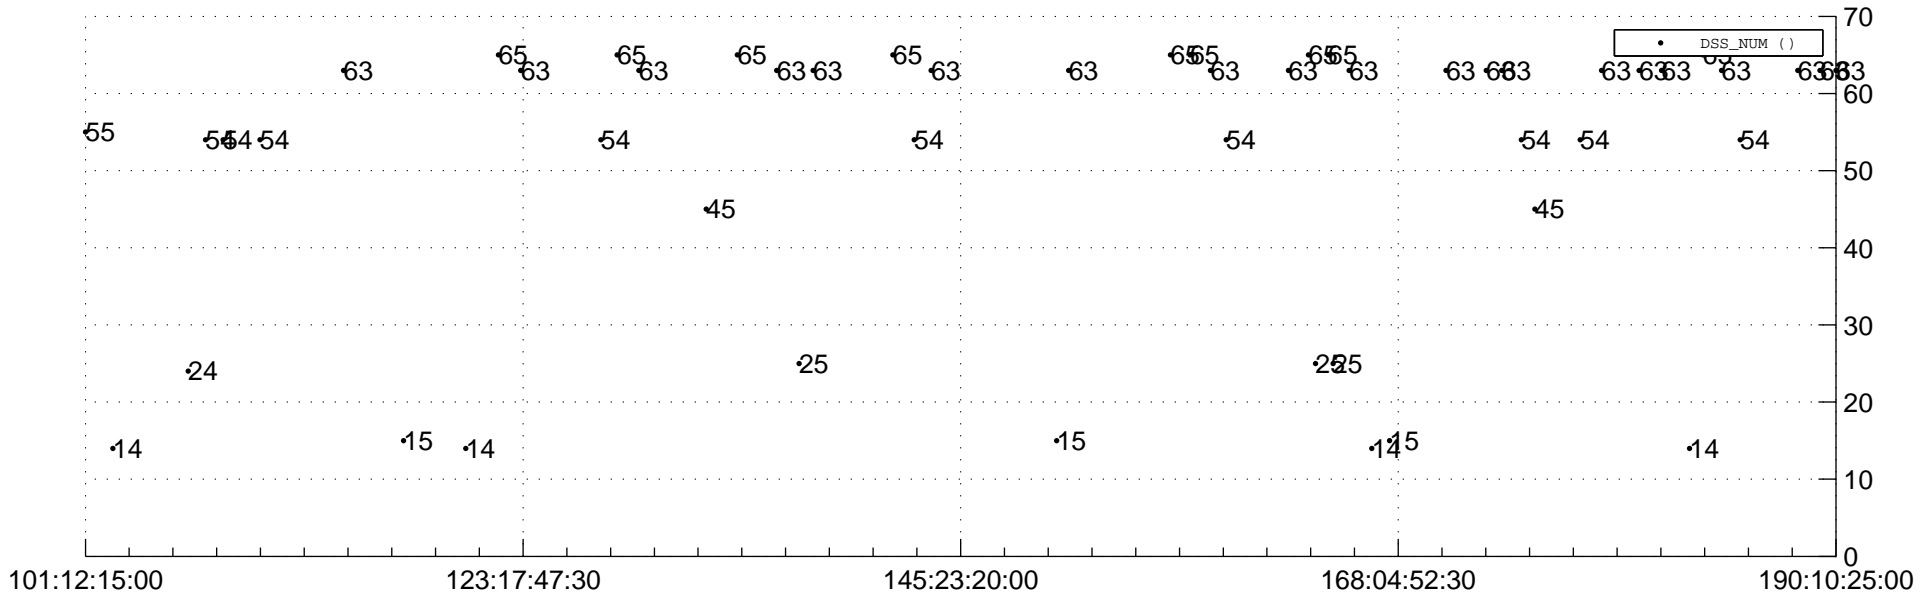

STEREO BEHIND Downlink Performance 2013:191

Number_of_Dropped_Frame

DSS_Station

Spacecraft Time (2013:101:12:15:00.000 -2013:190:10:25:00.000)

/disks/d81/project/stereo/mops/assessment/behind/automation/output/engdump/yesterdaily/behind_dp_2013_191.csv