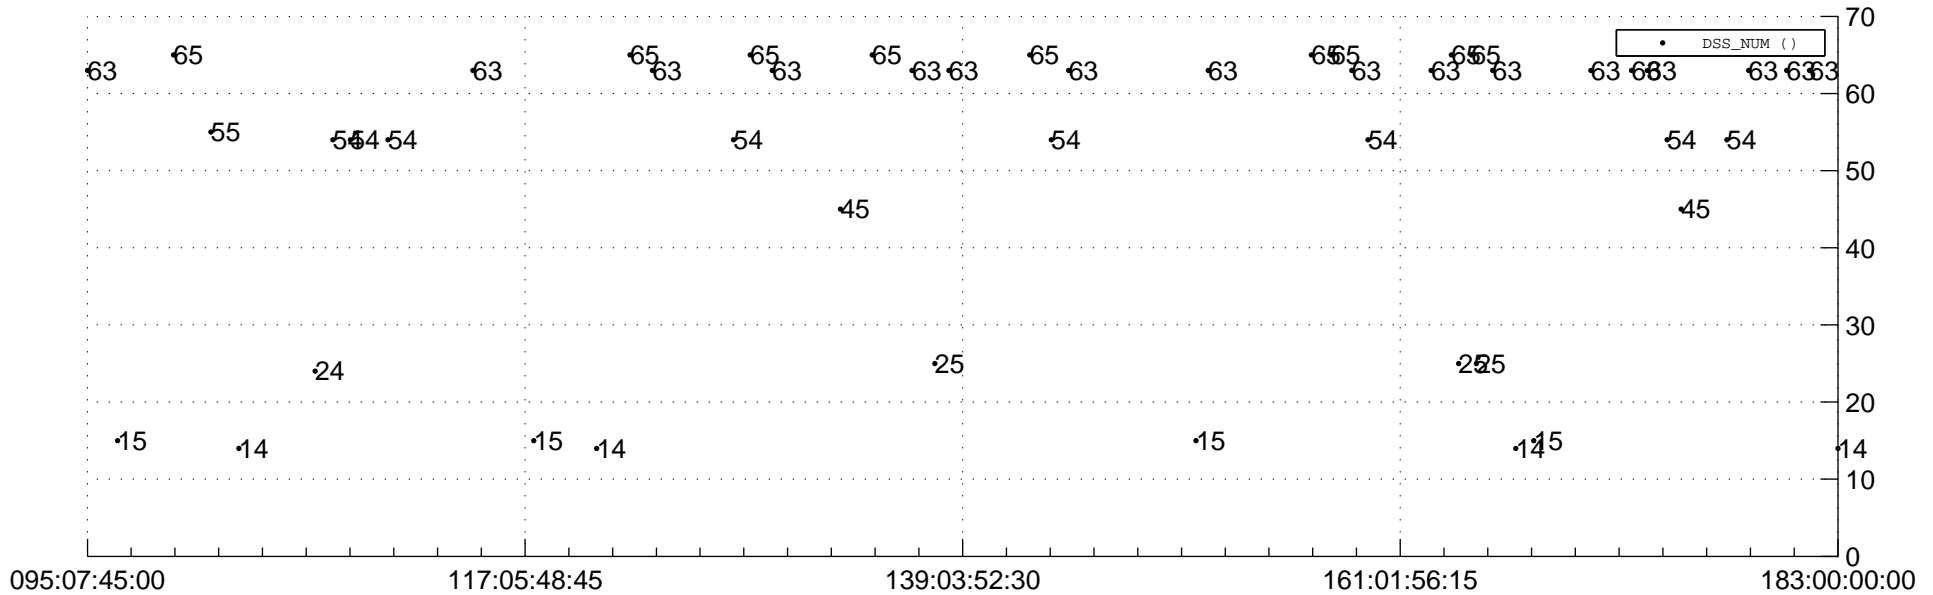

STEREO BEHIND Downlink Performance 2013:183

Number_of_Dropped_Frame

DSS_Station

Spacecraft Time (2013:095:07:45:00.000 -2013:183:00:00:00.000)

/disks/d81/project/stereo/mops/assessment/behind/automation/output/engdump/yesterday/behind_dp_2013_183.csv