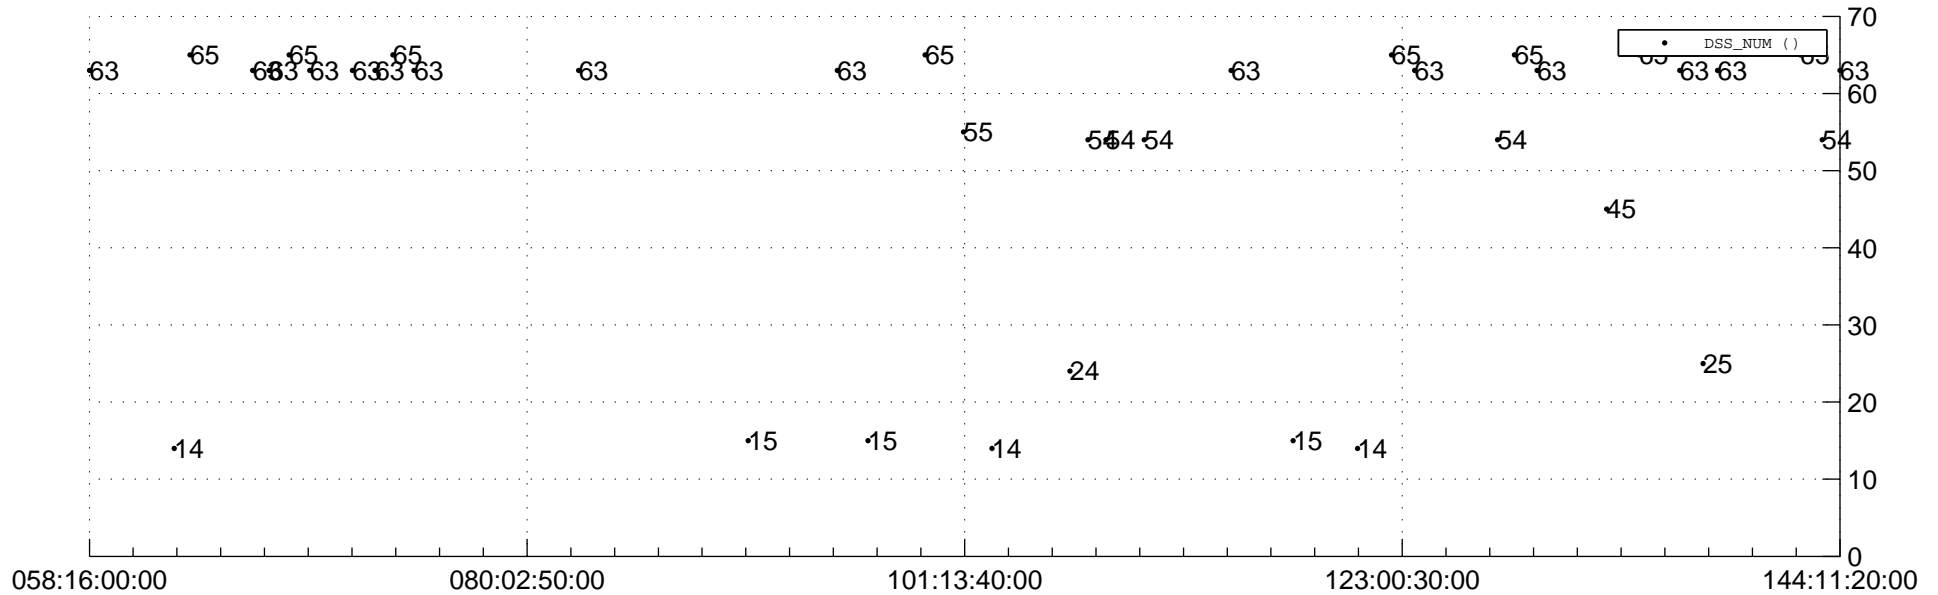

STEREO BEHIND Downlink Performance 2013:148

Number_of_Dropped_Frame

DSS_Station

Spacecraft Time (2013:058:16:00:00.000 -2013:144:11:20:00.000)

/disks/d81/project/stereo/mops/assessment/behind/automation/output/engdump/yesterday/behind_dp_2013_148.csv