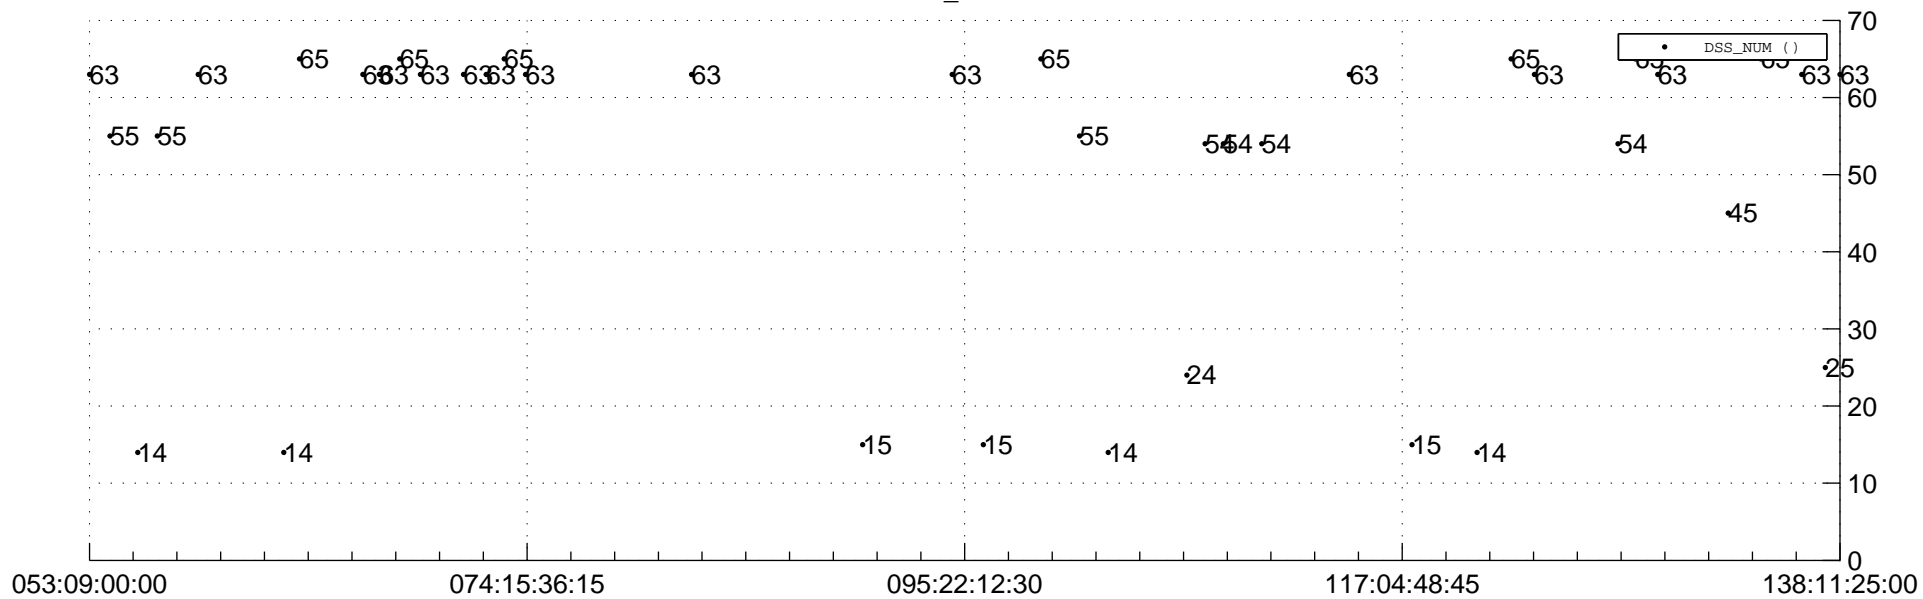

STEREO BEHIND Downlink Performance 2013:140

Number_of_Dropped_Frame

DSS_Station

Spacecraft Time (2013:053:09:00:00.000 –2013:138:11:25:00.000)

/disks/d81/project/stereo/mops/assessment/behind/automation/output/engdump/yesterdaily/behind_dp_2013_140.csv