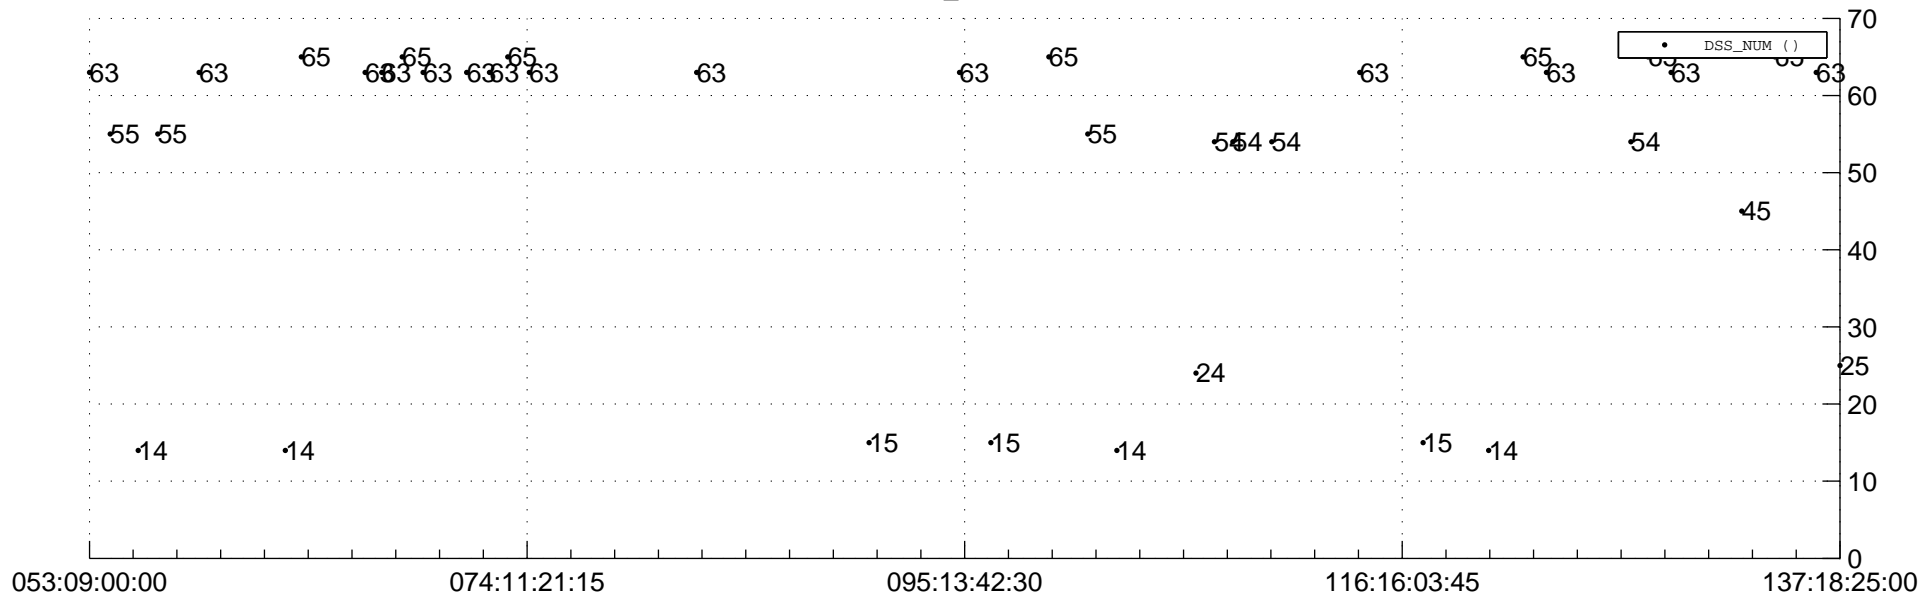

STEREO BEHIND Downlink Performance 2013:138

Number_of_Dropped_Frame

DSS_Station

Spacecraft Time (2013:053:09:00:00.000 -2013:137:18:25:00.000)

/disks/d81/project/stereo/mops/assessment/behind/automation/output/engdump/yesterdaily/behind_dp_2013_138.csv