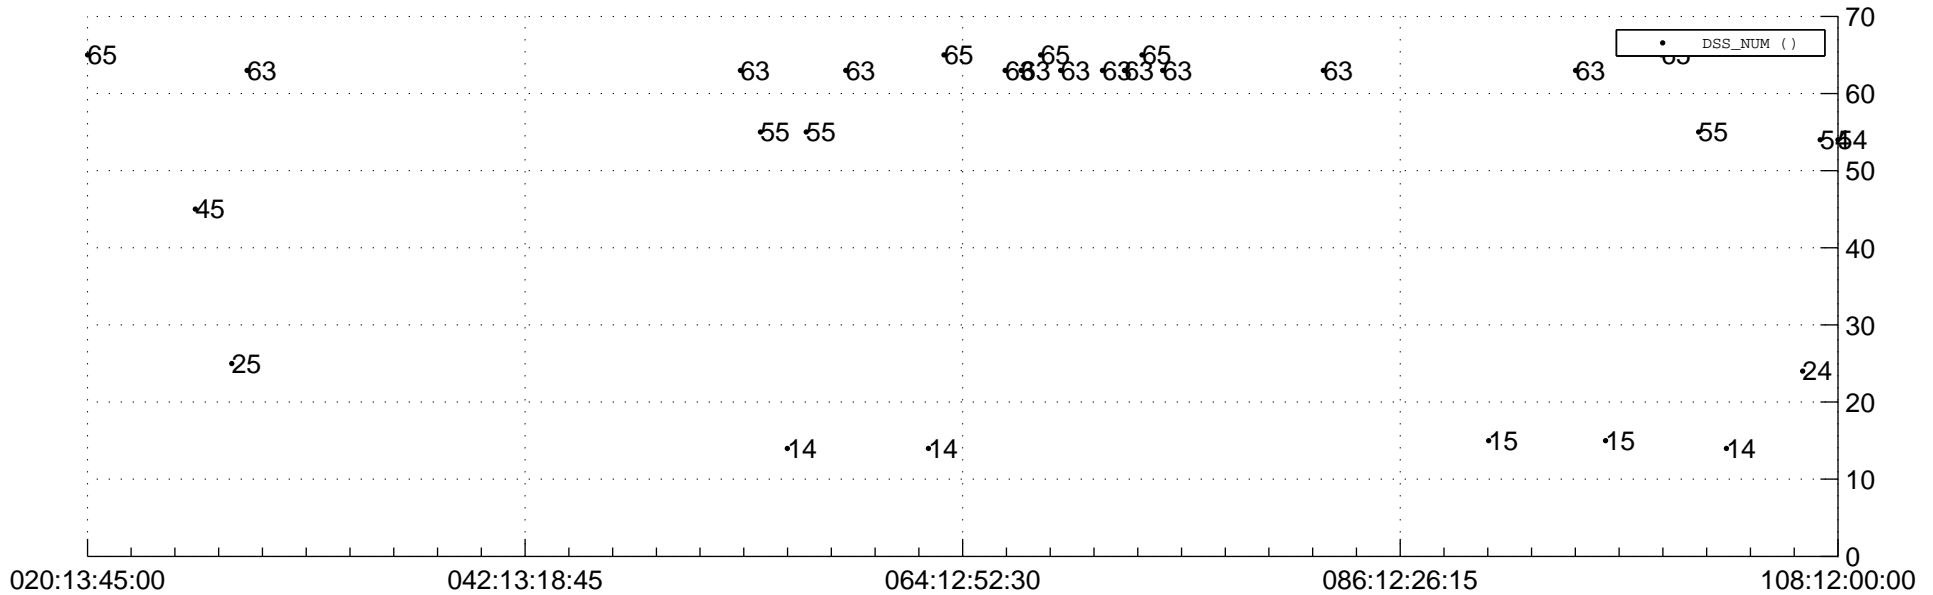

STEREO BEHIND Downlink Performance 2013:110

Number_of_Dropped_Frame

DSS_Station

Spacecraft Time (2013:020:13:45:00.000 -2013:108:12:00:00.000)

/disks/d10/project/stereo/mops/assessment/behind/automation/output/engdump/yesterdaily/behind_dp_2013_110.csv