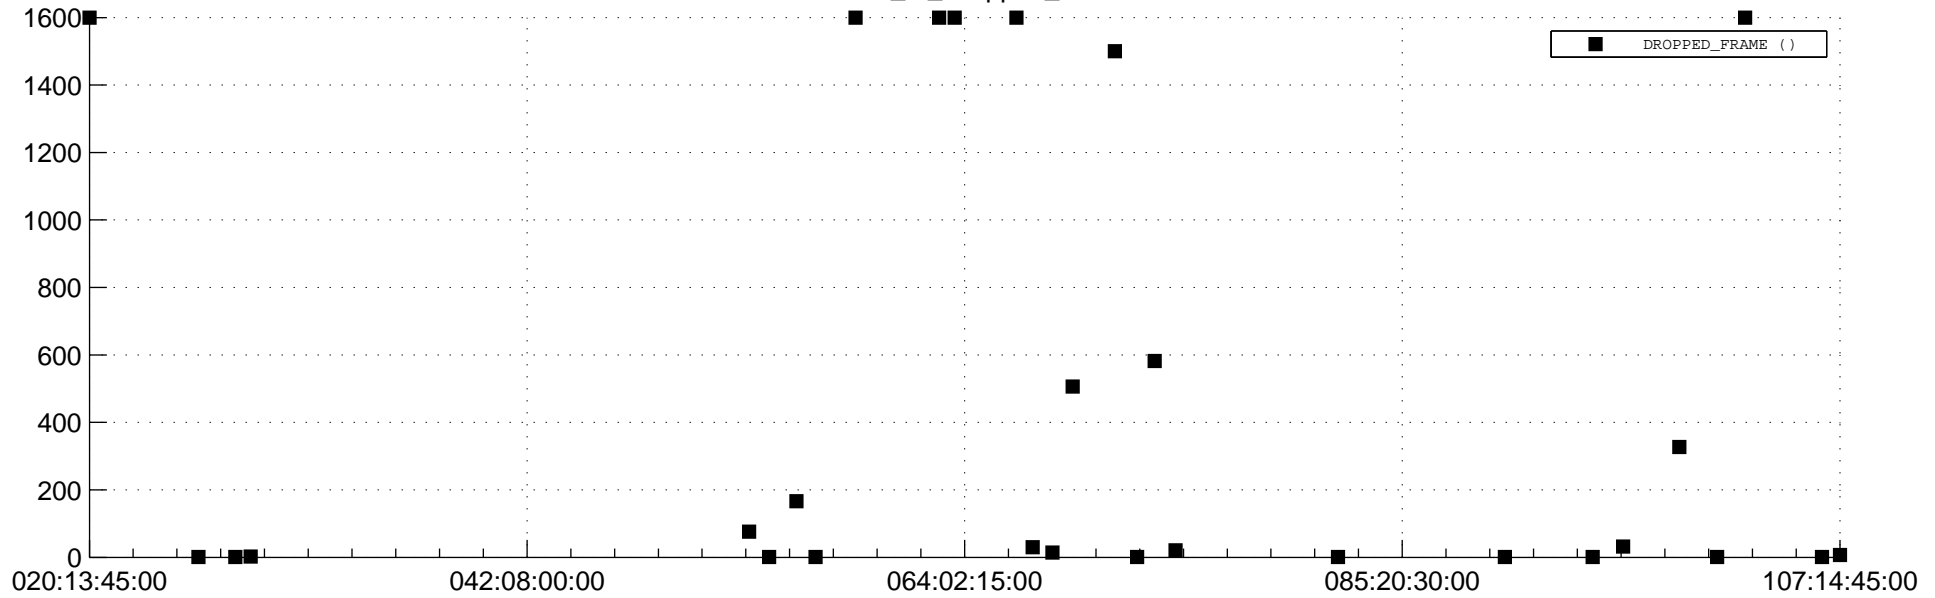

STEREO BEHIND Downlink Performance 2013:108

Number_of_Dropped_Frame

DSS_Station