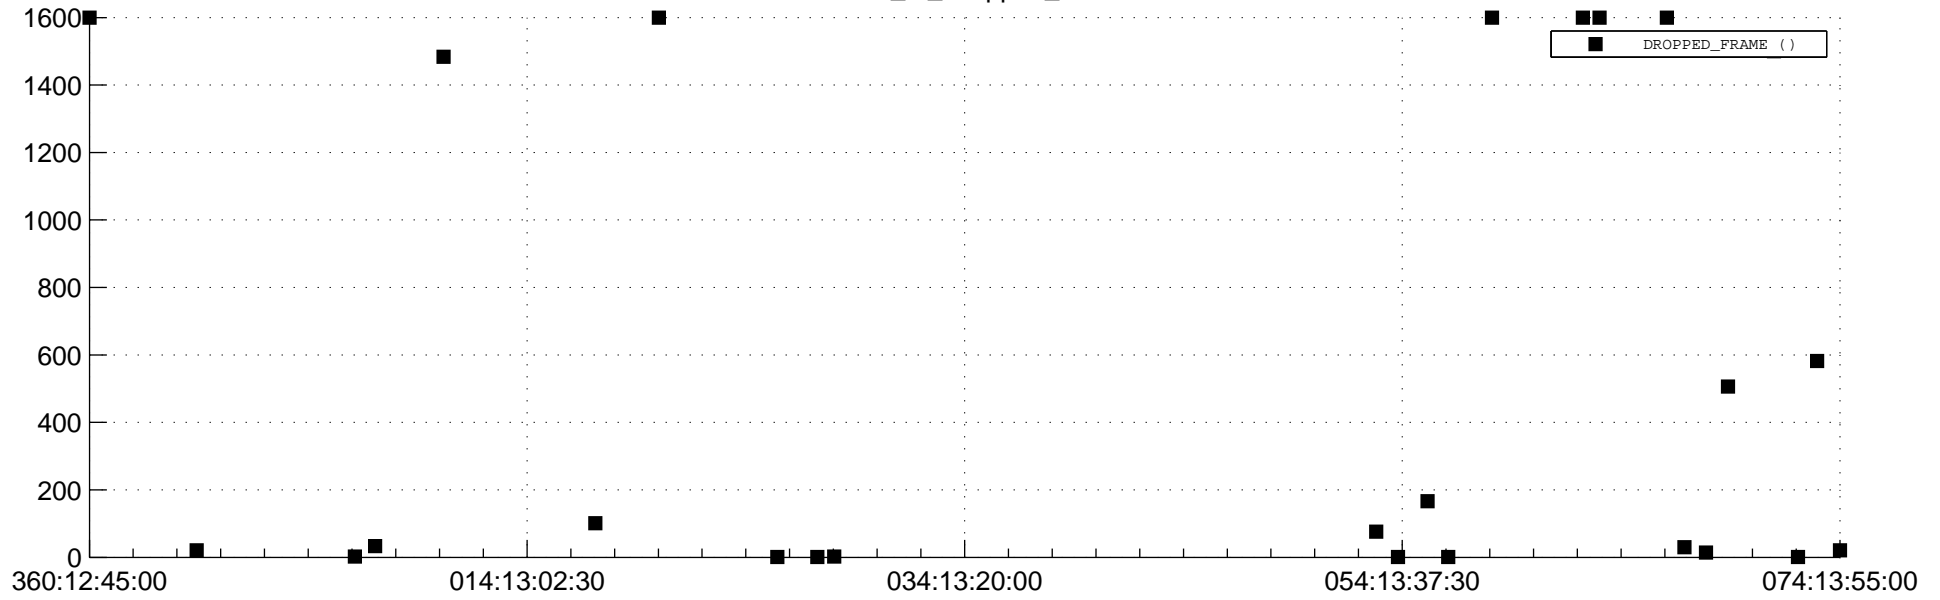

# STEREO BEHIND Downlink Performance 2013:078

## Number\_of\_Dropped\_Frame