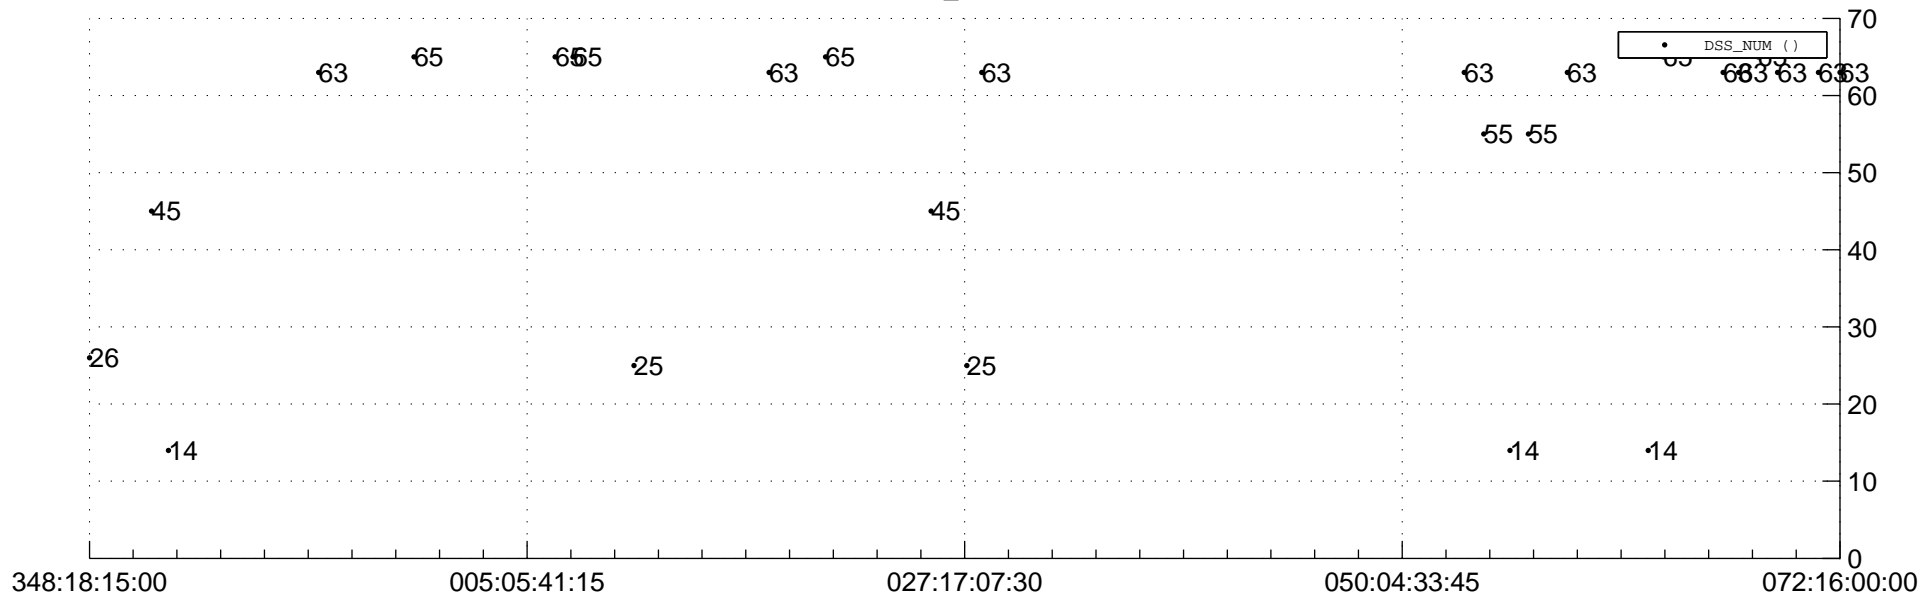

STEREO BEHIND Downlink Performance 2013:073

Number_of_Dropped_Frame

DSS_Station

Spacecraft Time (2012:348:18:15:00.000 -2013:072:16:00:00.000)

/disks/d10/project/stereo/mops/assessment/behind/automation/output/engdump/yesterdaily/behind_dp_2013_073.csv