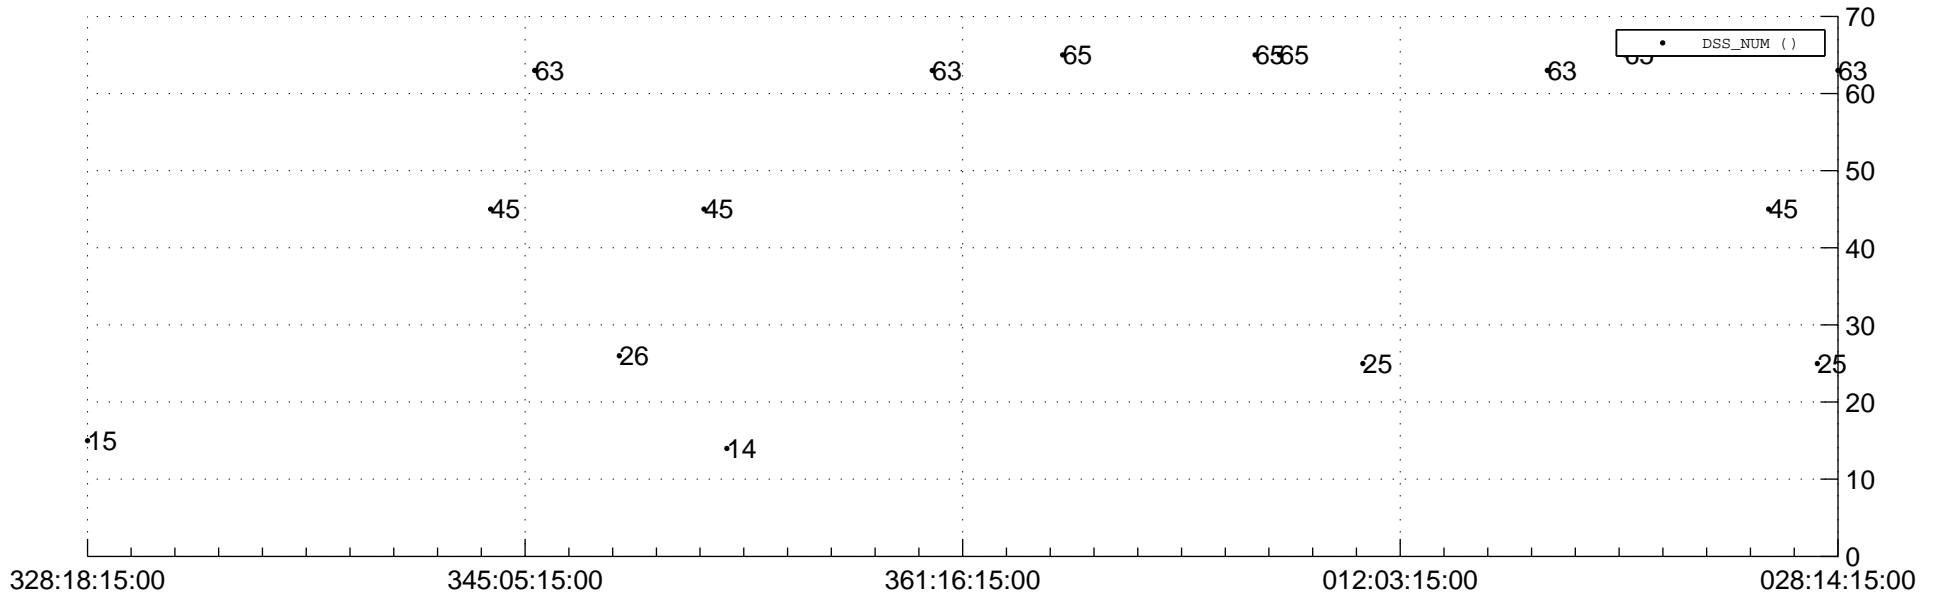

STEREO BEHIND Downlink Performance 2013:051

Number_of_Dropped_Frame

DSS_Station

Spacecraft Time (2012:328:18:15:00.000 -2013:028:14:15:00.000)

/disks/d10/project/stereo/mops/assessment/behind/automation/output/engdump/yesterday/behind_dp_2013_051.csv