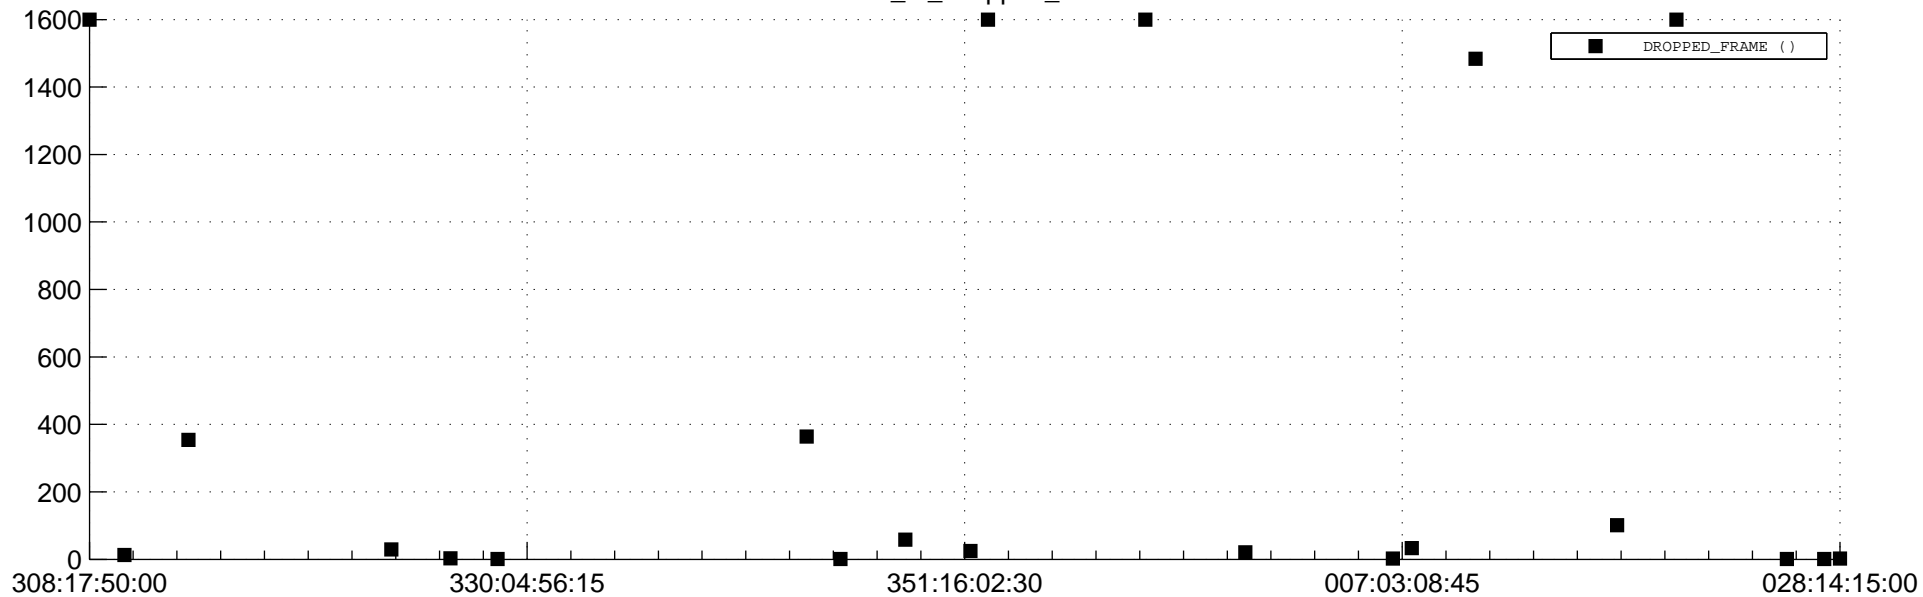

STEREO BEHIND Downlink Performance 2013:031

Number_of_Dropped_Frame

DSS_Station