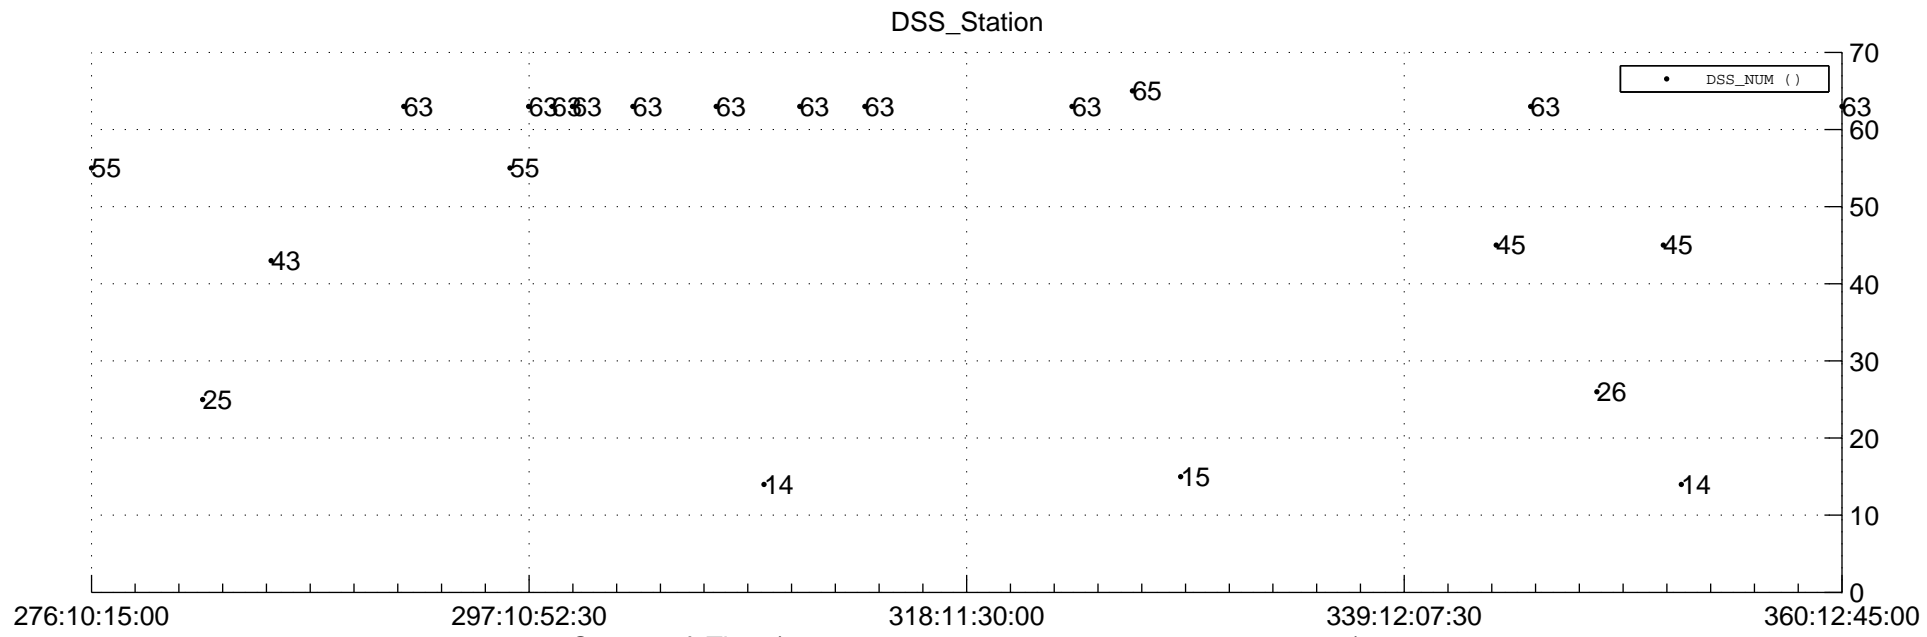

# STEREO BEHIND Downlink Performance 2012:365

Spacecraft Time (2012:276:10:15:00.000 –2012:360:12:45:00.000)