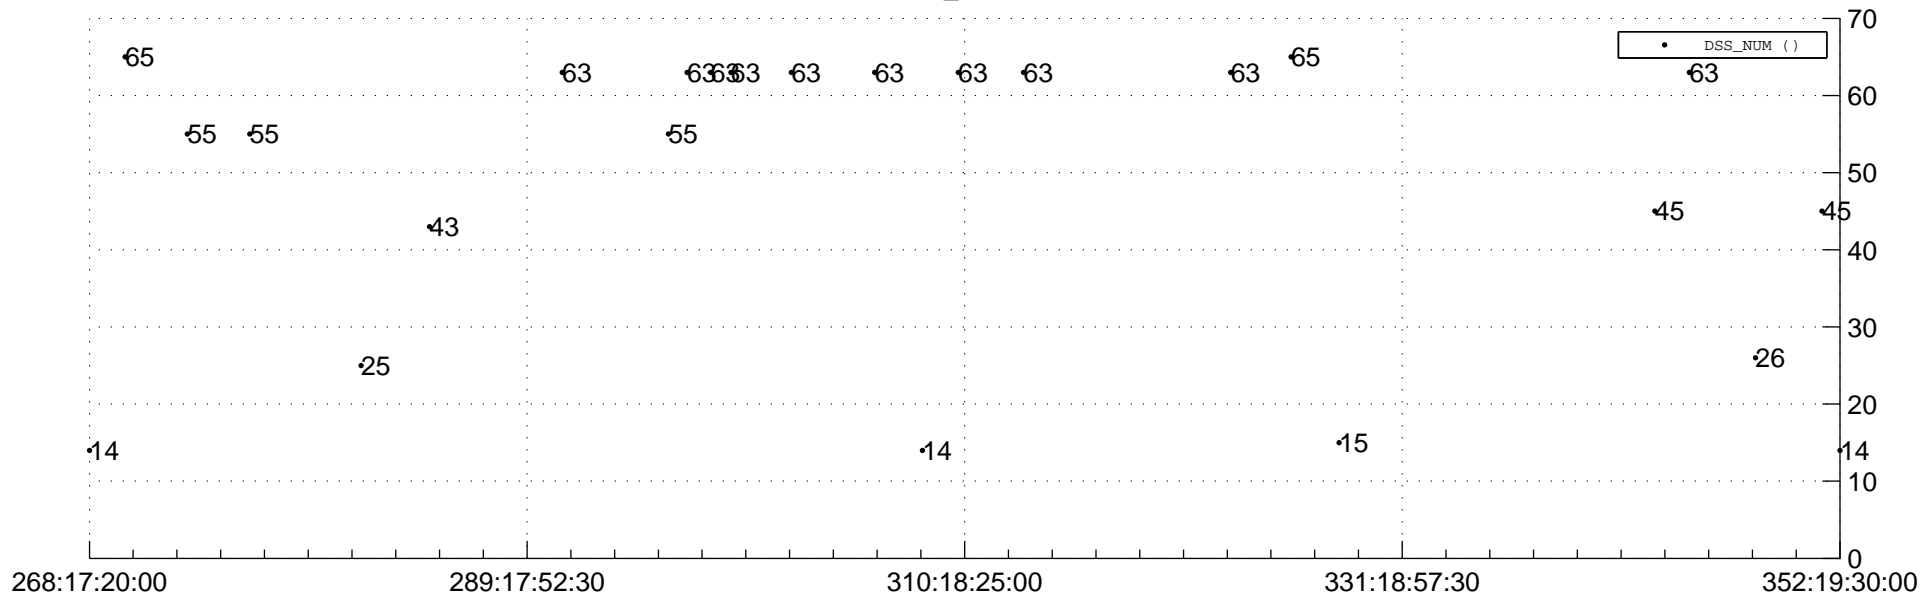

# STEREO BEHIND Downlink Performance 2012:358

## Number\_of\_Dropped\_Frame

## DSS\_Station

Spacecraft Time (2012:268:17:20:00.000 -2012:352:19:30:00.000)

/disks/d10/project/stereo/mops/assessment/behind/automation/output/engdump/yesterday/behind\_dp\_2012\_358.csv

Date Created: 12/23/2012 10:53:20 PM