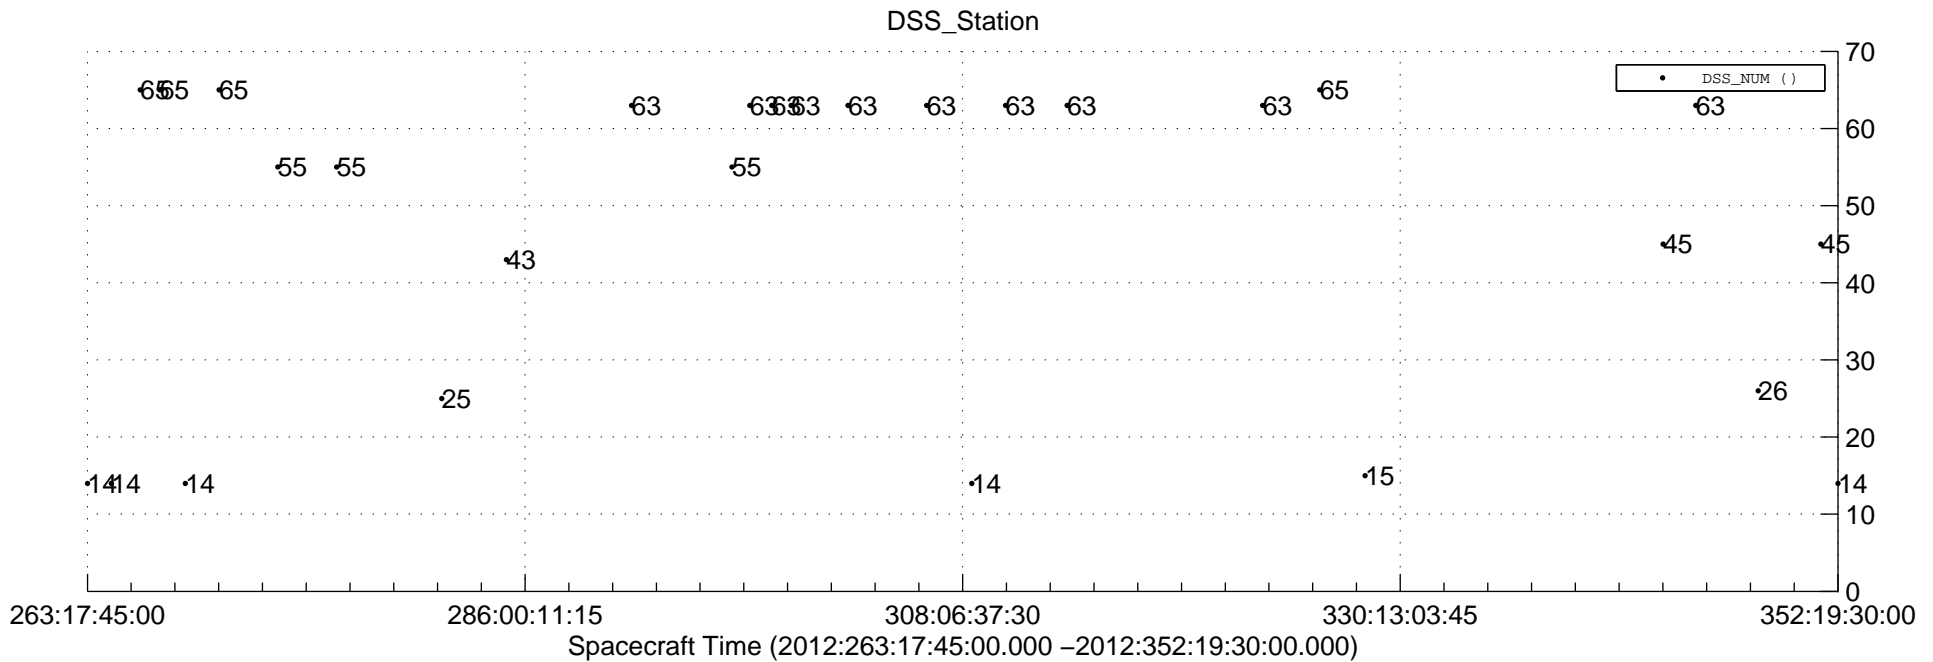

STEREO BEHIND Downlink Performance 2012:353

Spacecraft Time (2012:263:17:45:00.000 -2012:352:19:30:00.000)