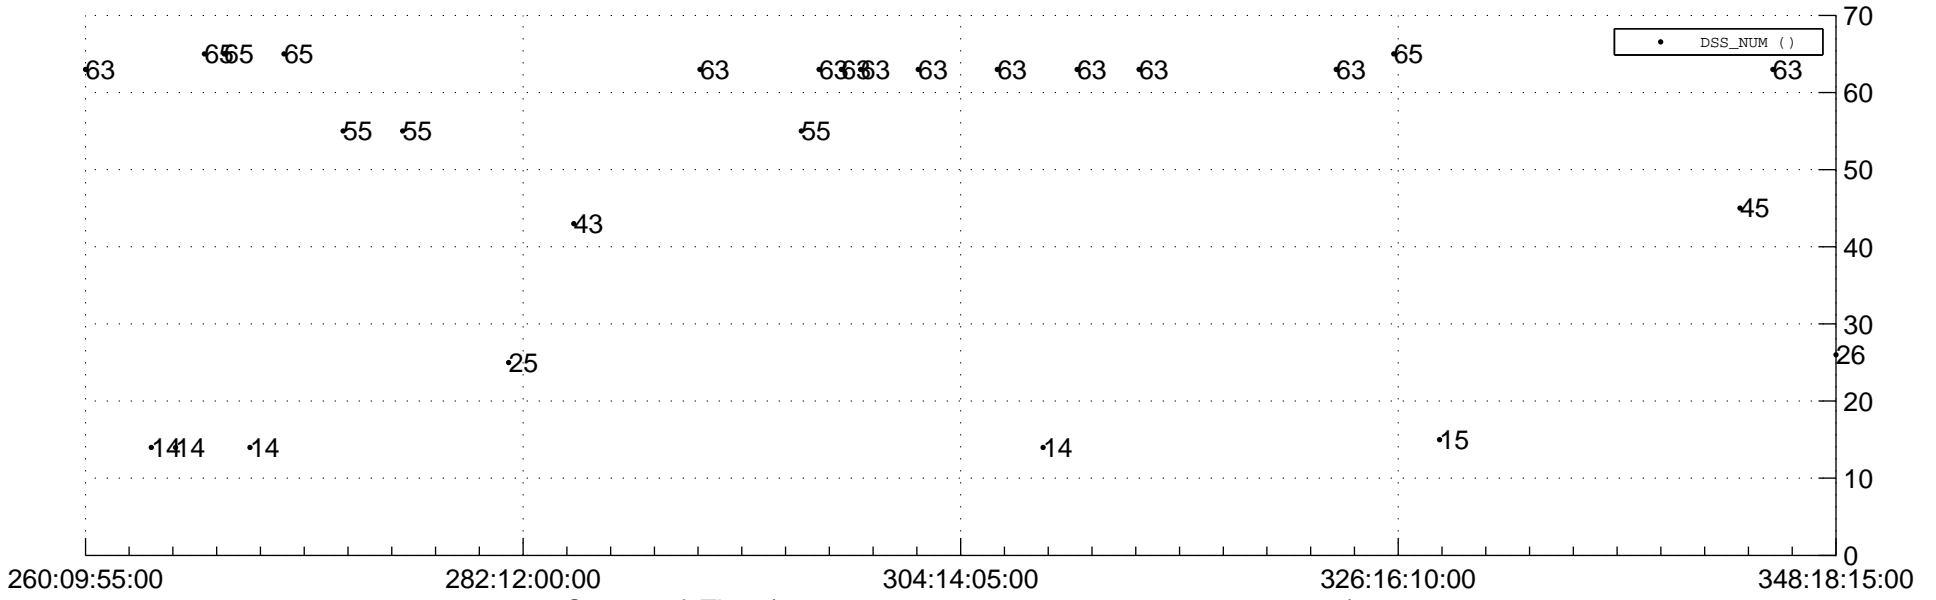

STEREO BEHIND Downlink Performance 2012:350

Number_of_Dropped_Frame

DSS_Station

Spacecraft Time (2012:260:09:55:00.000 –2012:348:18:15:00.000)

/disks/d10/project/stereo/mops/assessment/behind/automation/output/engdump/yesterday/behind_dp_2012_350.csv