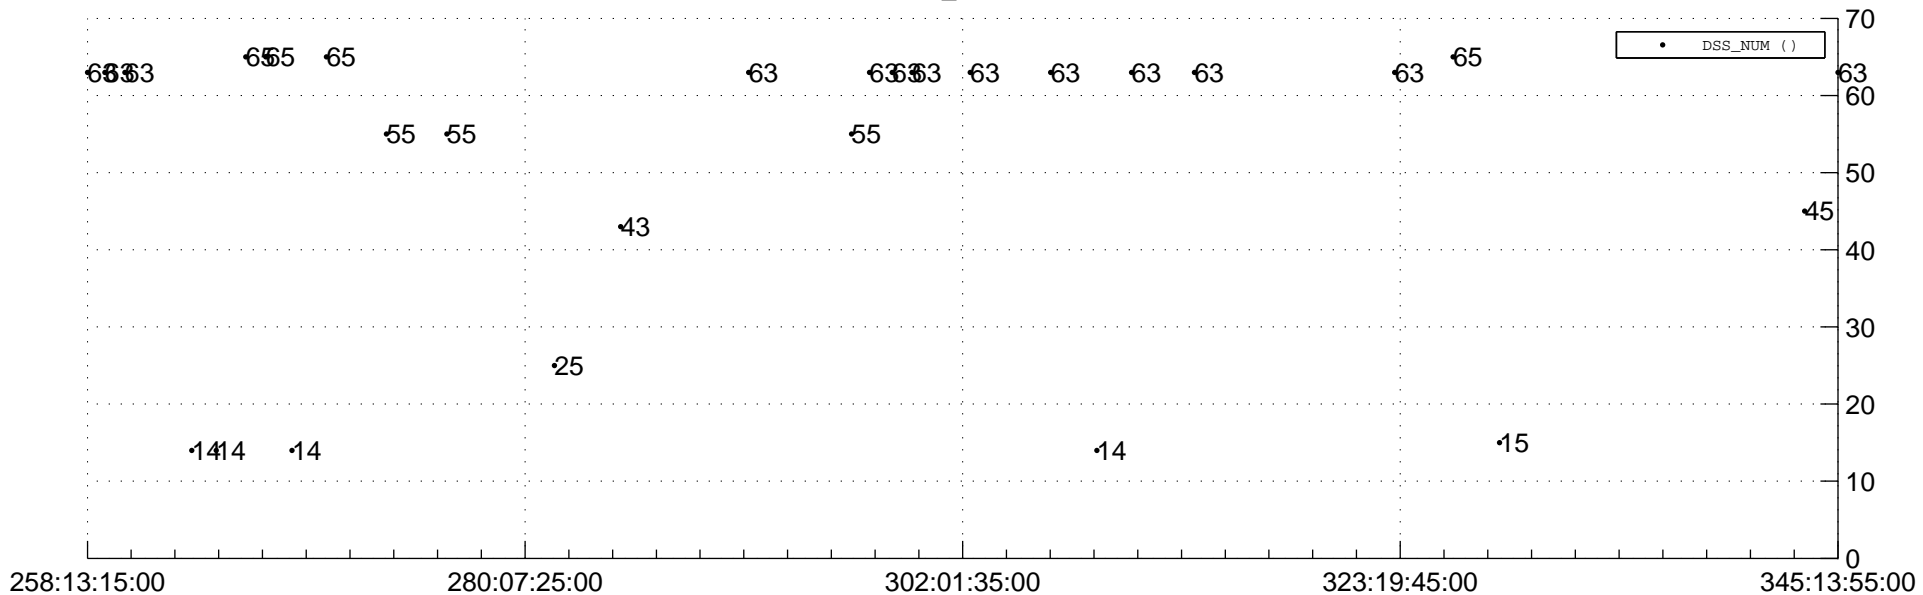

STEREO BEHIND Downlink Performance 2012:348

Number\_of\_Dropped\_Frame

DSS\_Station

Spacecraft Time (2012:258:13:15:00.000 -2012:345:13:55:00.000)

/disks/d10/project/stereo/mops/assessment/behind/automation/output/engdump/yesterday/behind\_dp\_2012\_348.csv