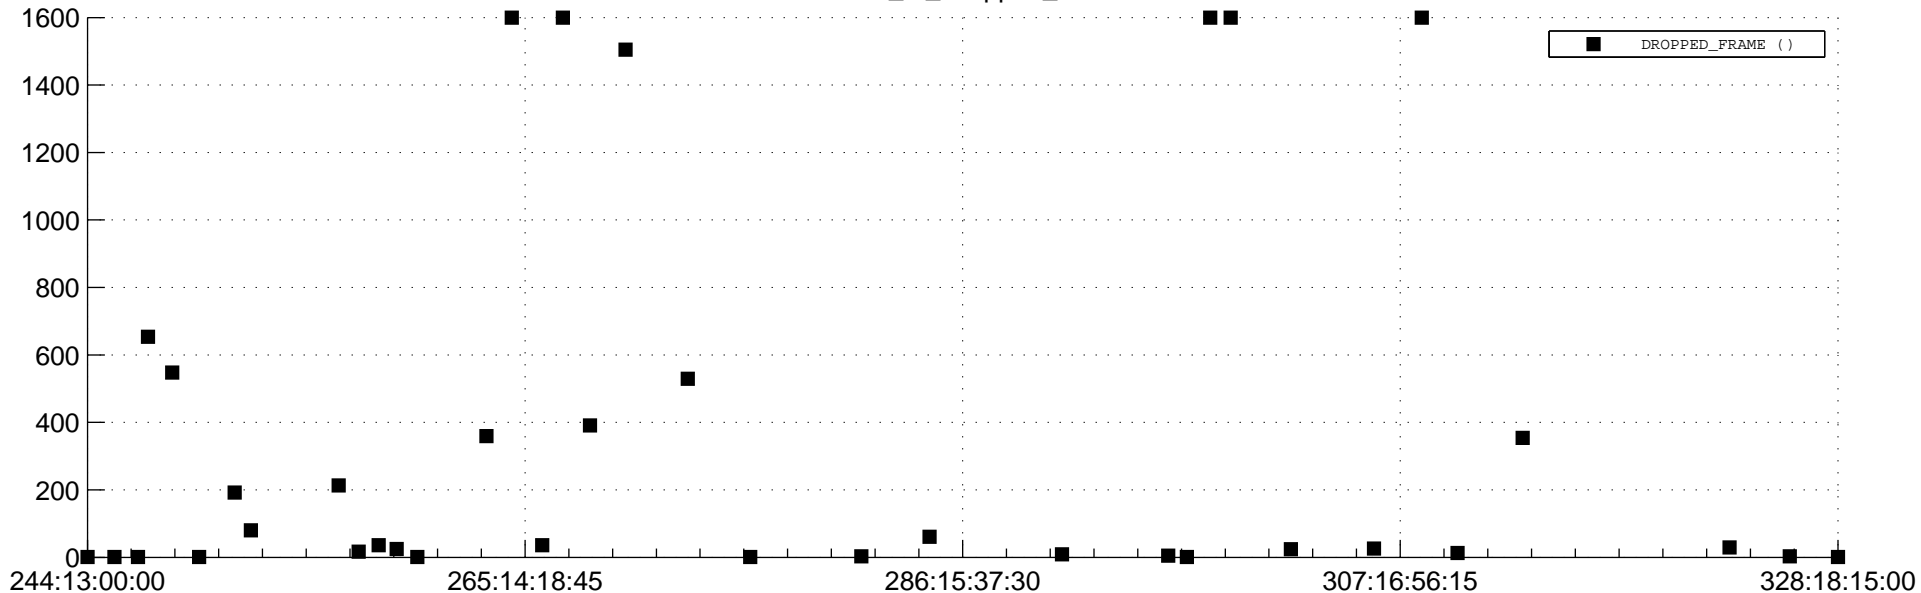

STEREO BEHIND Downlink Performance 2012:334

Number_of_Dropped_Frame

DSS_Station