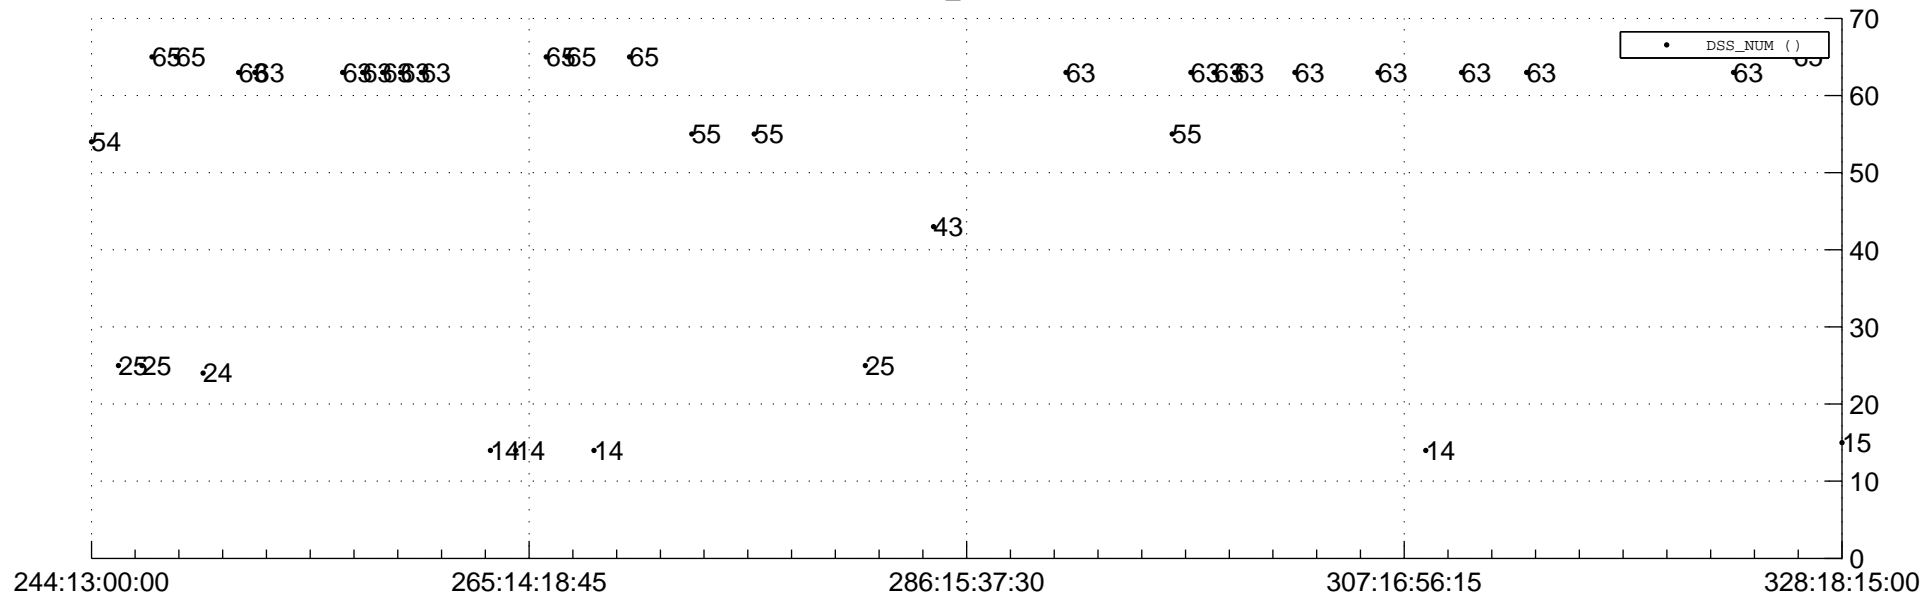

STEREO BEHIND Downlink Performance 2012:330

Number_of_Dropped_Frame

DSS_Station

Spacecraft Time (2012:244:13:00:00.000 -2012:328:18:15:00.000)

/disks/d10/project/stereo/mops/assessment/behind/automation/output/engdump/yesterday/behind_dp_2012_330.csv