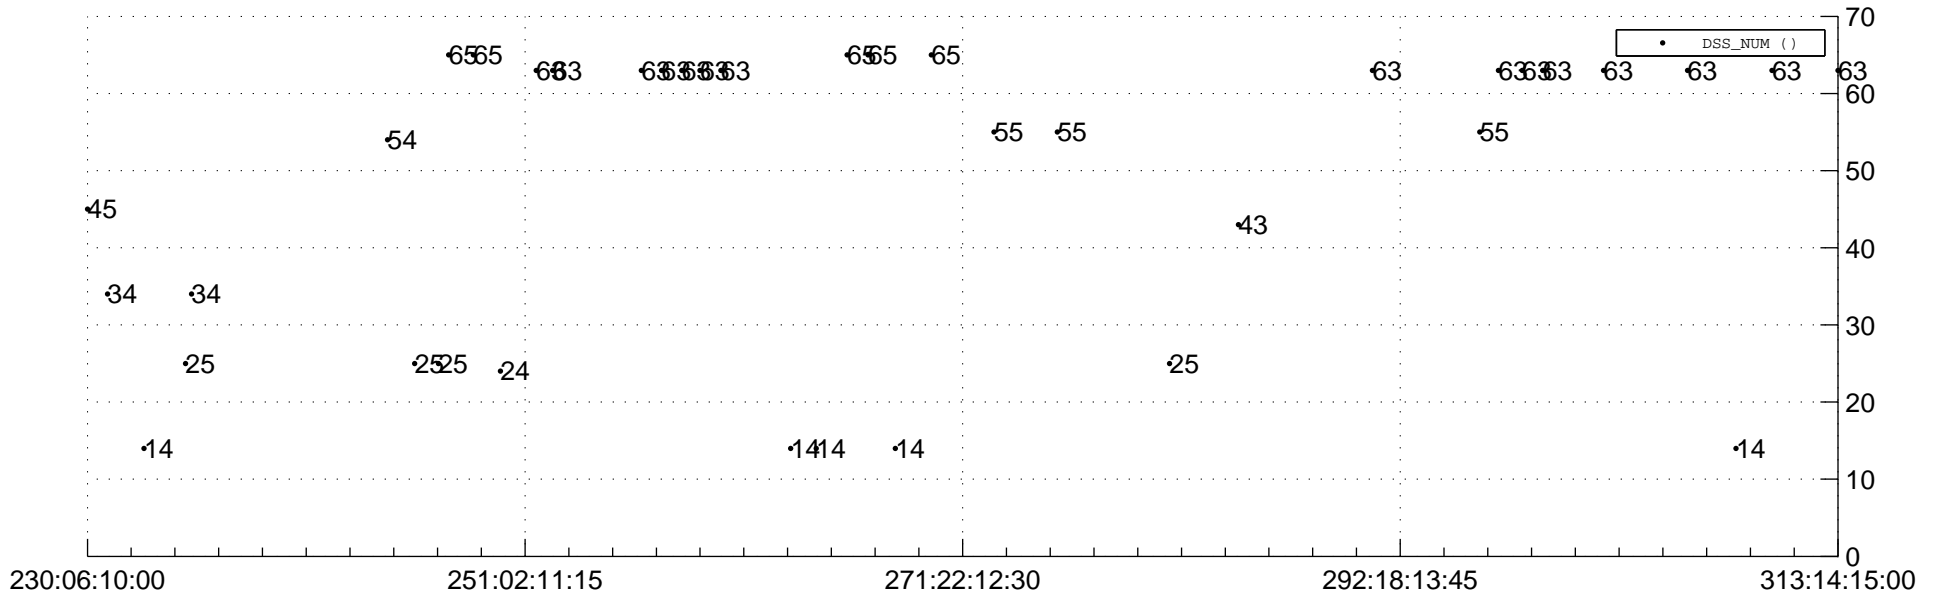

STEREO BEHIND Downlink Performance 2012:320

Number_of_Dropped_Frame

DSS_Station

Spacecraft Time (2012:230:06:10:00.000 -2012:313:14:15:00.000)

/disks/d10/project/stereo/mops/assessment/behind/automation/output/engdump/yesterday/behind_dp_2012_320.csv