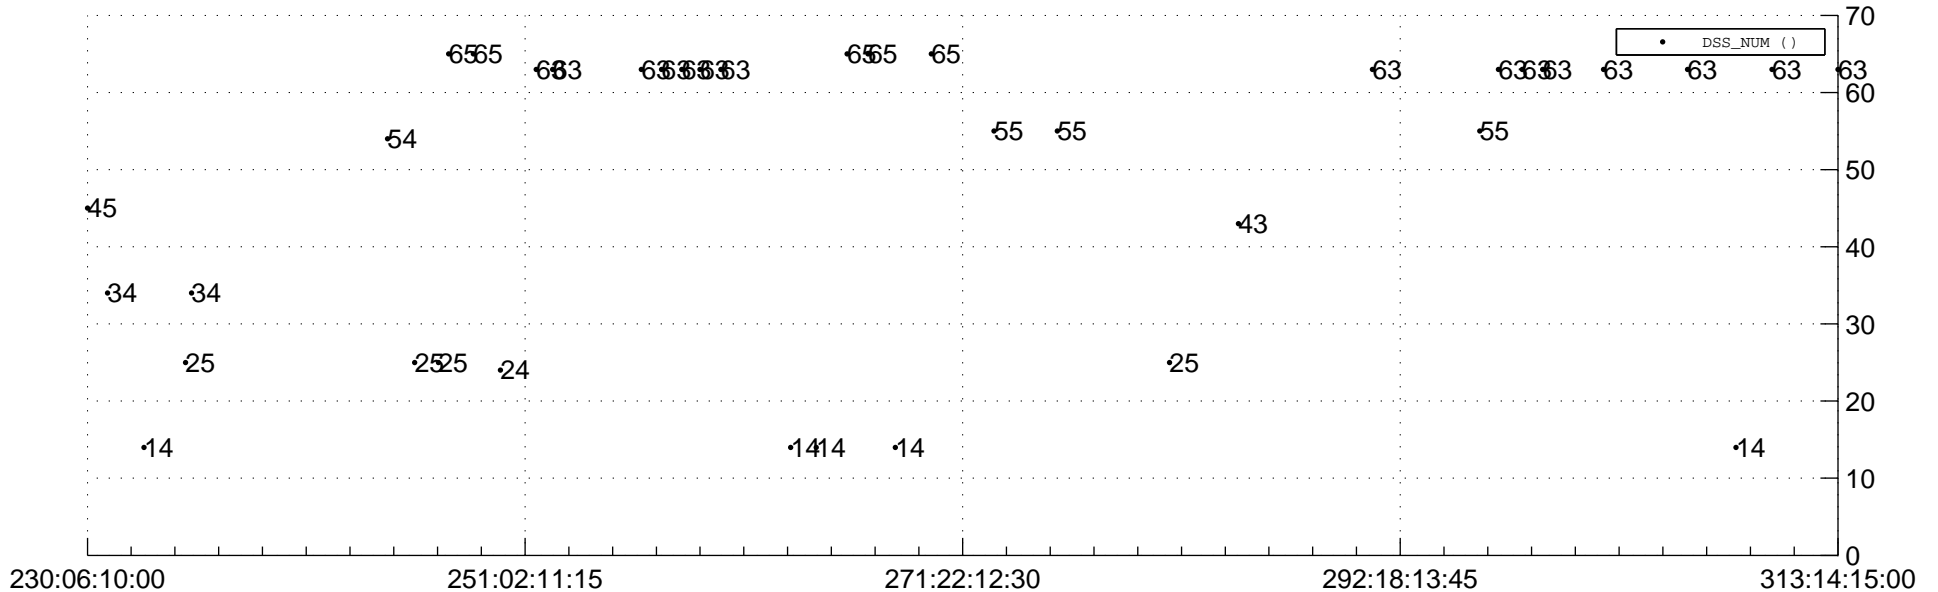

STEREO BEHIND Downlink Performance 2012:318

Number_of_Dropped_Frame

DSS_Station

Spacecraft Time (2012:230:06:10:00.000 –2012:313:14:15:00.000)