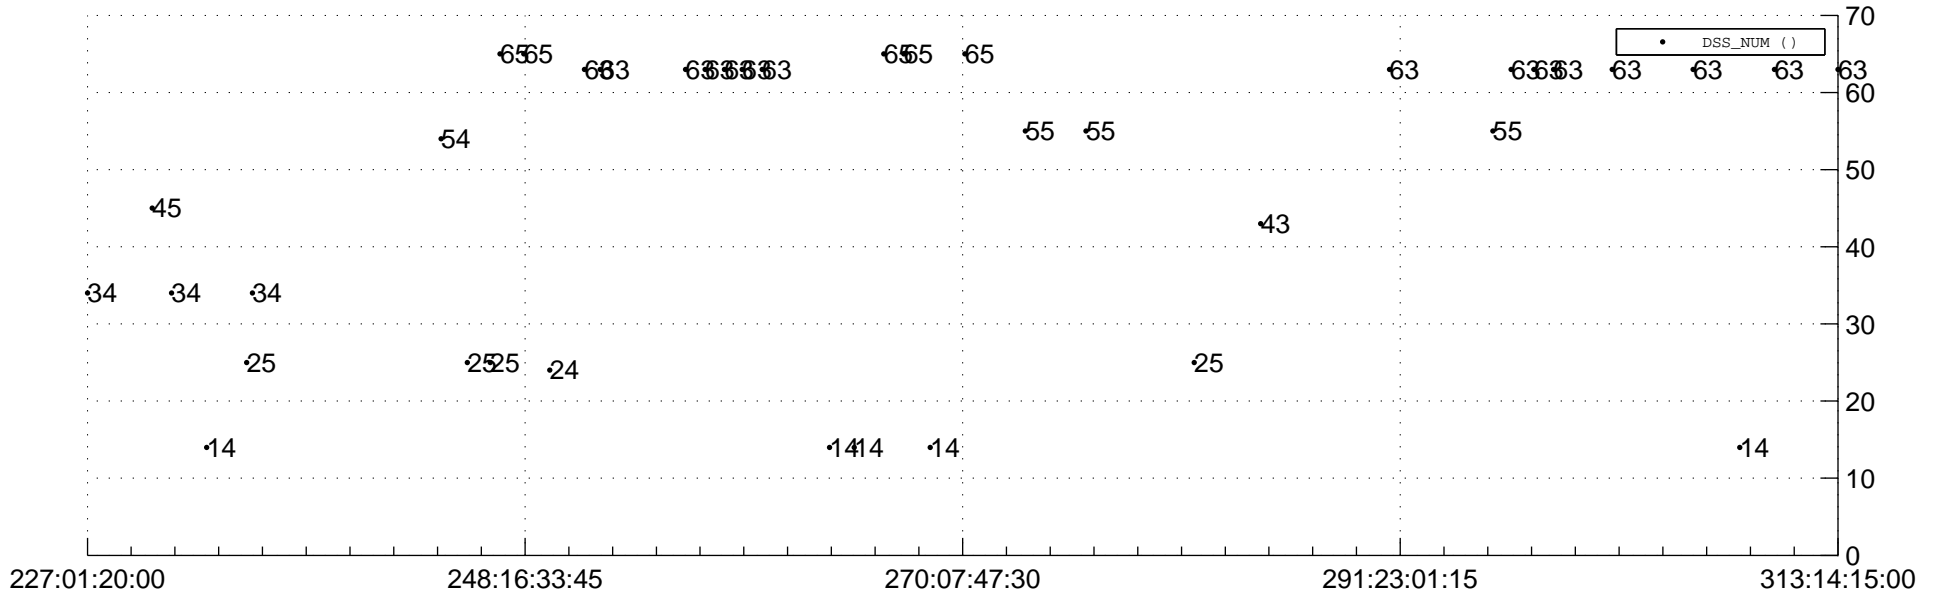

STEREO BEHIND Downlink Performance 2012:317

Number_of_Dropped_Frame

DSS_Station

Spacecraft Time (2012:227:01:20:00.000 -2012:313:14:15:00.000)

/disks/d10/project/stereo/mops/assessment/behind/automation/output/engdump/yesterday/behind_dp_2012_317.csv