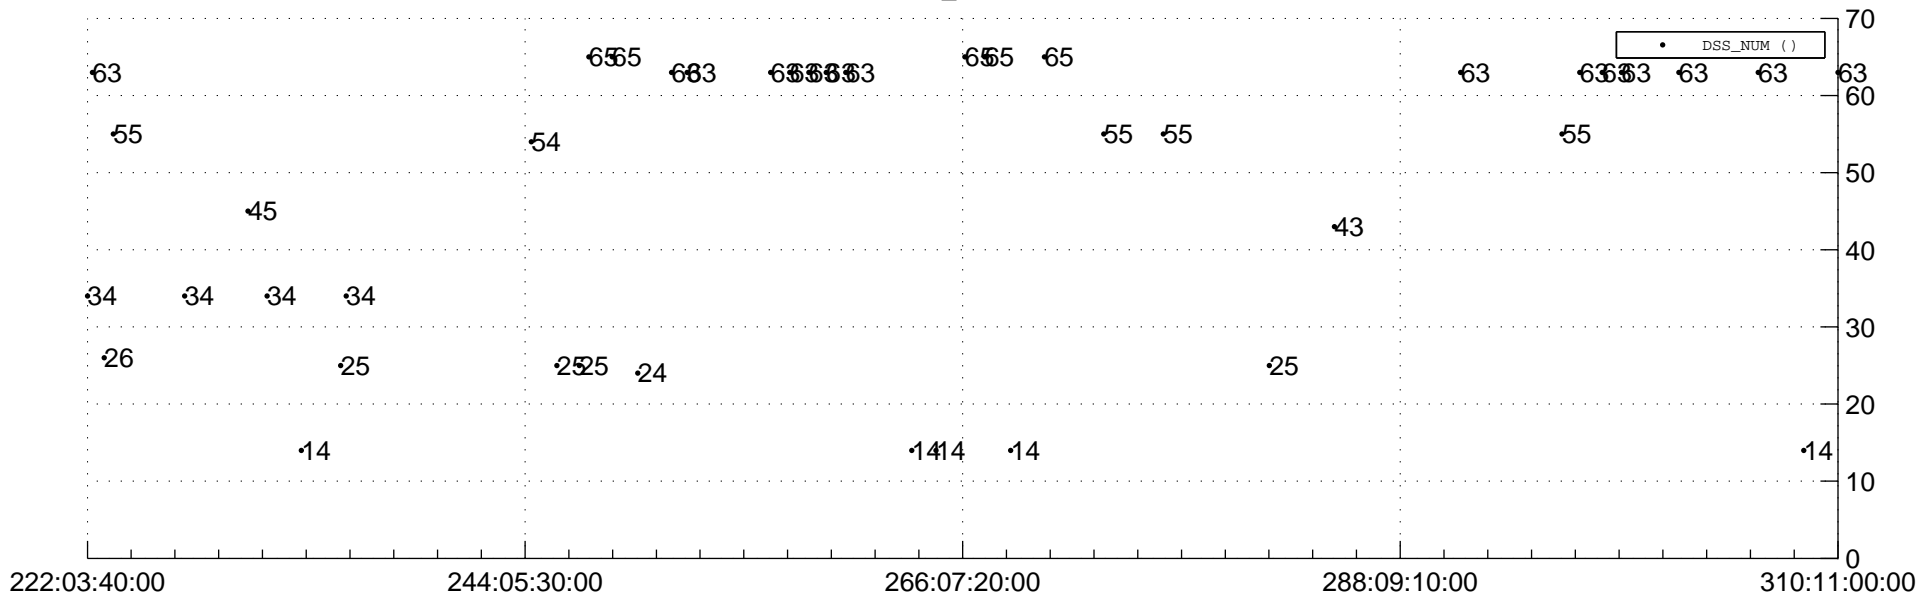

STEREO BEHIND Downlink Performance 2012:312

Number_of_Dropped_Frame

DSS_Station

Spacecraft Time (2012:222:03:40:00.000 -2012:310:11:00:00.000)

/disks/d10/project/stereo/mops/assessment/behind/automation/output/engdump/yesterdaily/behind_dp_2012_312.csv