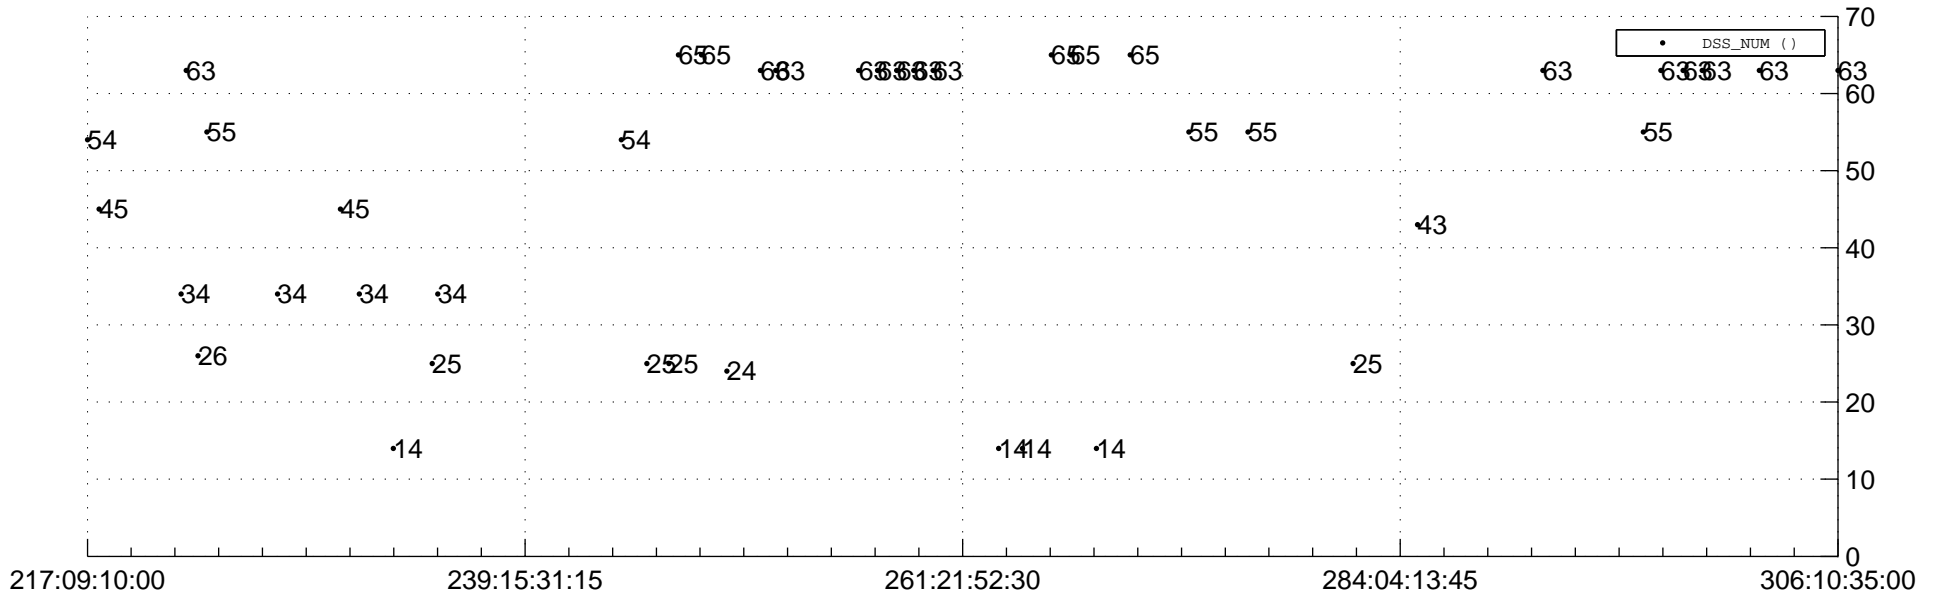

STEREO BEHIND Downlink Performance 2012:307

Number_of_Dropped_Frame

DSS_Station

Spacecraft Time (2012:217:09:10:00.000 -2012:306:10:35:00.000)

/disks/d10/project/stereo/mops/assessment/behind/automation/output/engdump/yesterday/behind_dp_2012_307.csv