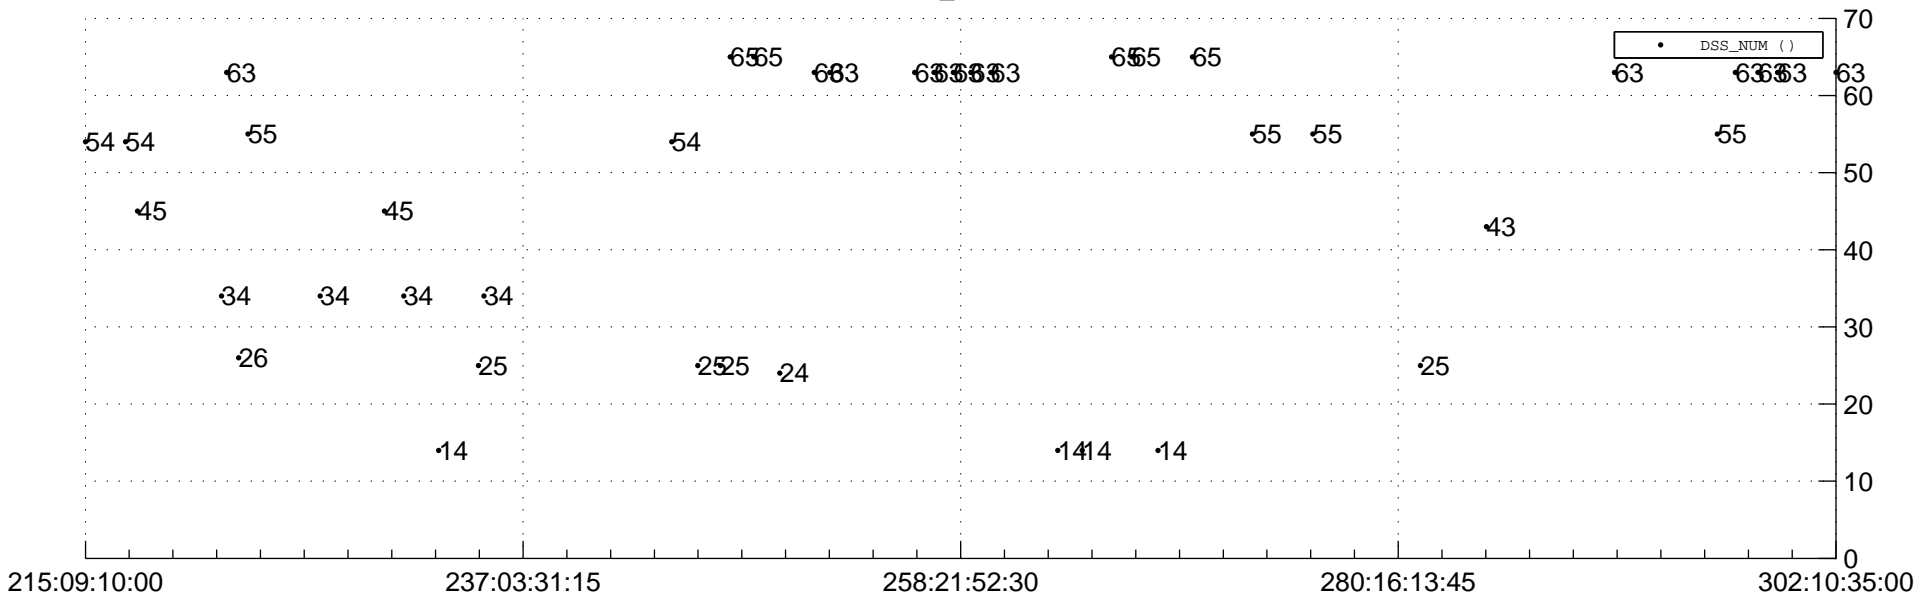

STEREO BEHIND Downlink Performance 2012:305

Number_of_Dropped_Frame

DSS_Station

Spacecraft Time (2012:215:09:10:00.000 - 2012:302:10:35:00.000)