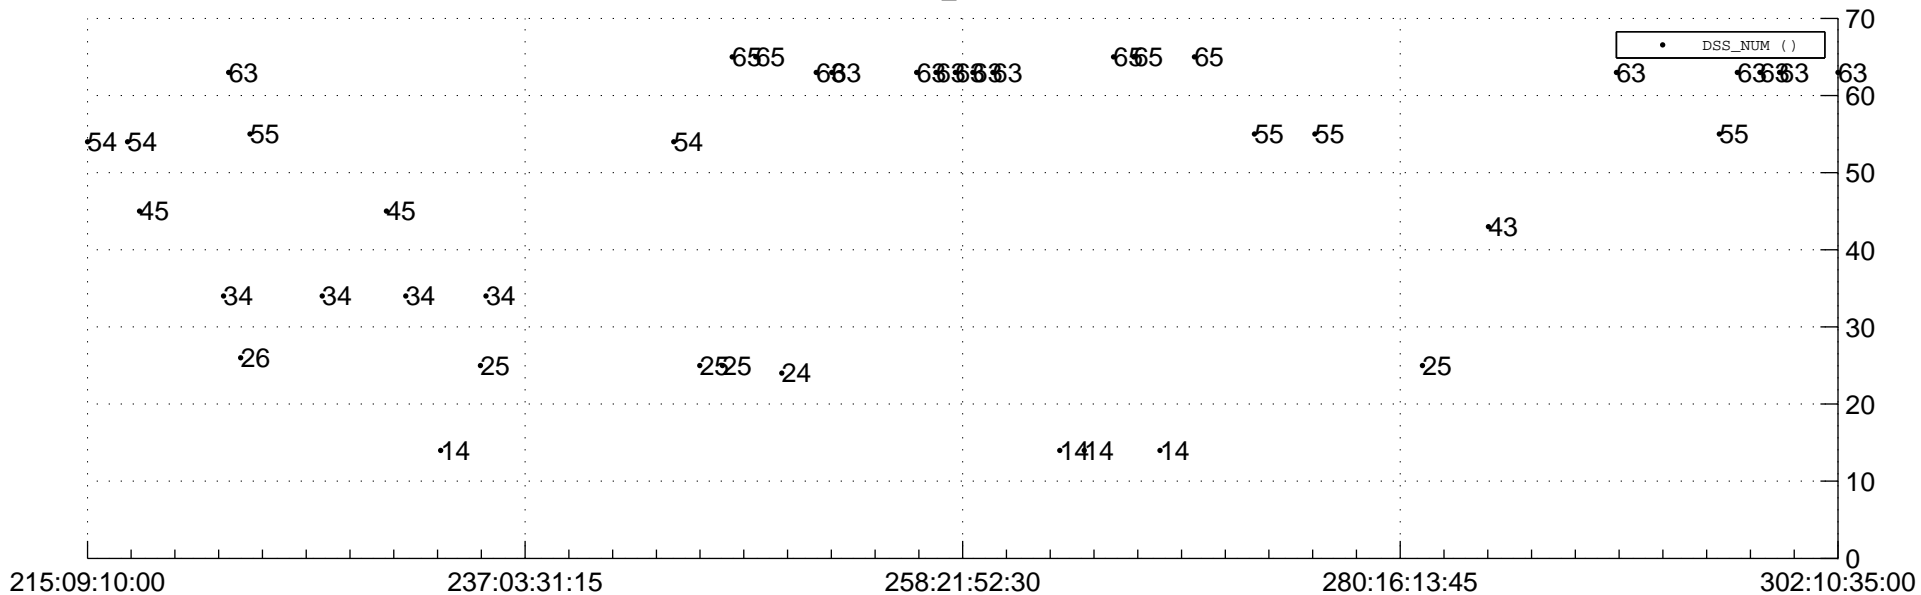

STEREO BEHIND Downlink Performance 2012:304

Number_of_Dropped_Frame

DSS_Station

Spacecraft Time (2012:215:09:10:00.000 -2012:302:10:35:00.000)

/disks/d10/project/stereo/mops/assessment/behind/automation/output/engdump/yesterdaily/behind_dp_2012_304.csv