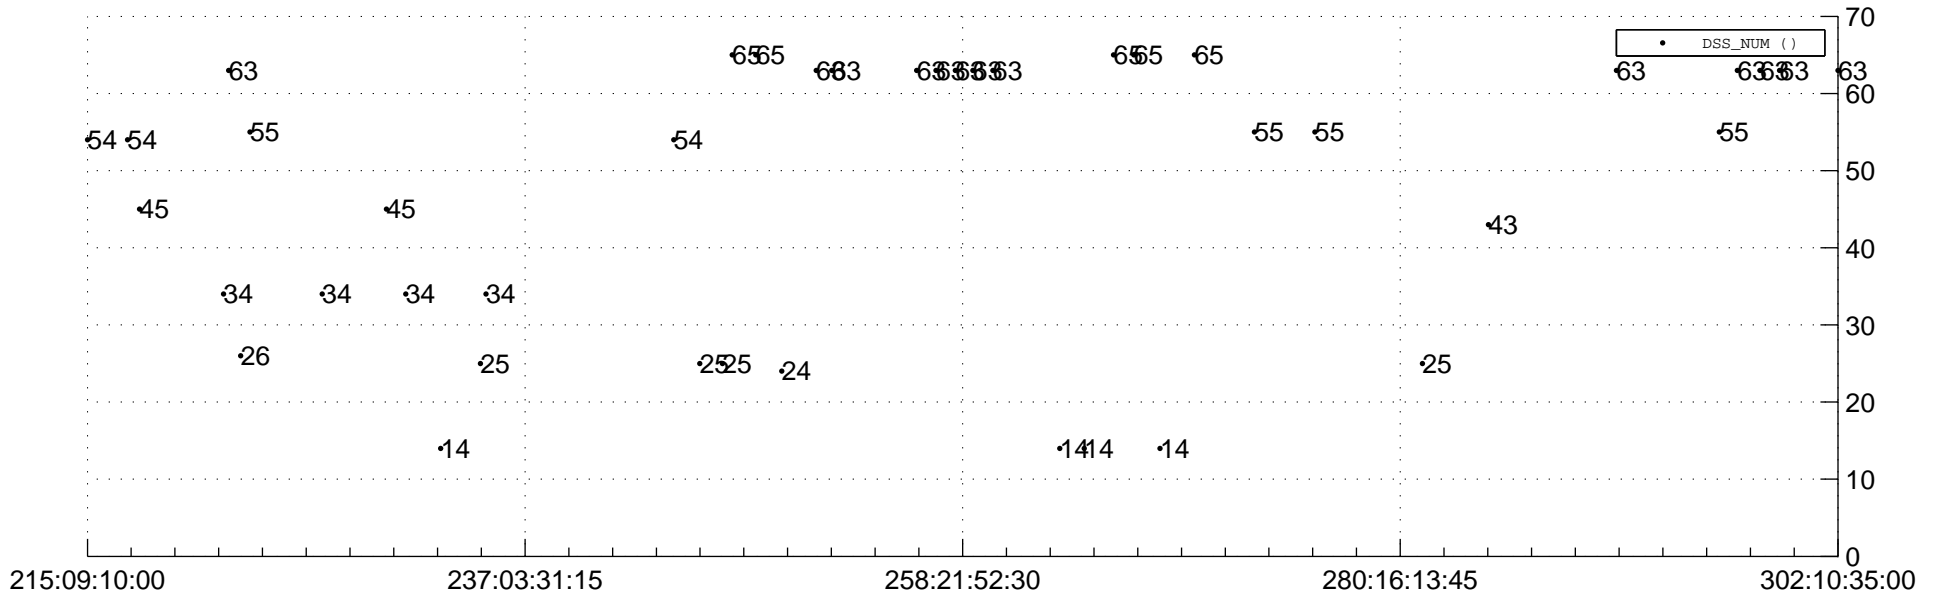

STEREO BEHIND Downlink Performance 2012:303

Number_of_Dropped_Frame

DSS_Station

Spacecraft Time (2012:215:09:10:00.000 -2012:302:10:35:00.000)

/disks/d10/project/stereo/mops/assessment/behind/automation/output/engdump/yesterday/behind_dp_2012_303.csv