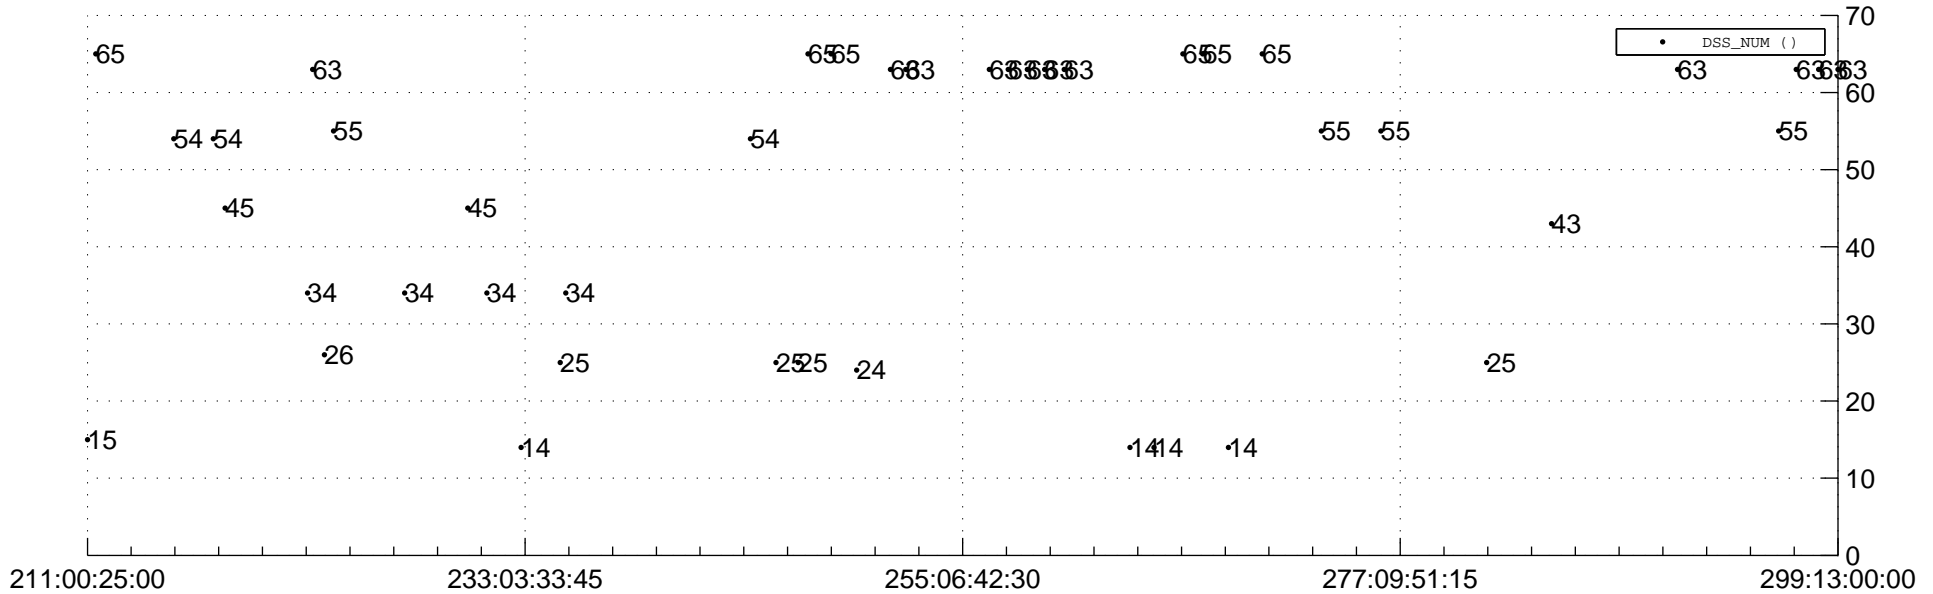

STEREO BEHIND Downlink Performance 2012:301

Number_of_Dropped_Frame

DSS_Station

Spacecraft Time (2012:211:00:25:00.000 -2012:299:13:00:00.000)

/disks/d10/project/stereo/mops/assessment/behind/automation/output/engdump/yesterday/behind_dp_2012_301.csv