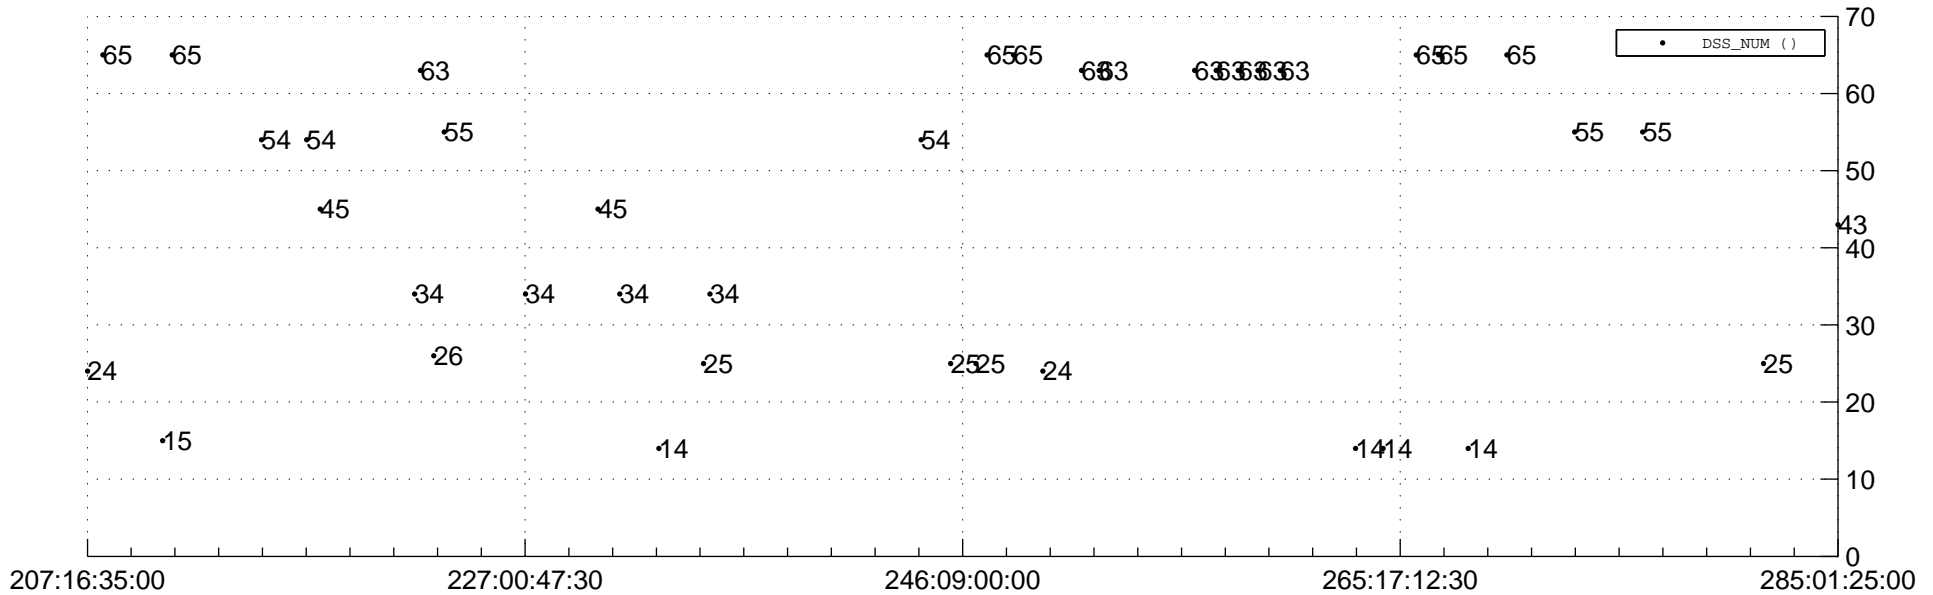

STEREO BEHIND Downlink Performance 2012:288

Number_of_Dropped_Frame

DSS_Station

Spacecraft Time (2012:207:16:35:00.000 -2012:285:01:25:00.000)

/disks/d10/project/stereo/mops/assessment/behind/automation/output/engdump/yesterday/behind_dp_2012_288.csv