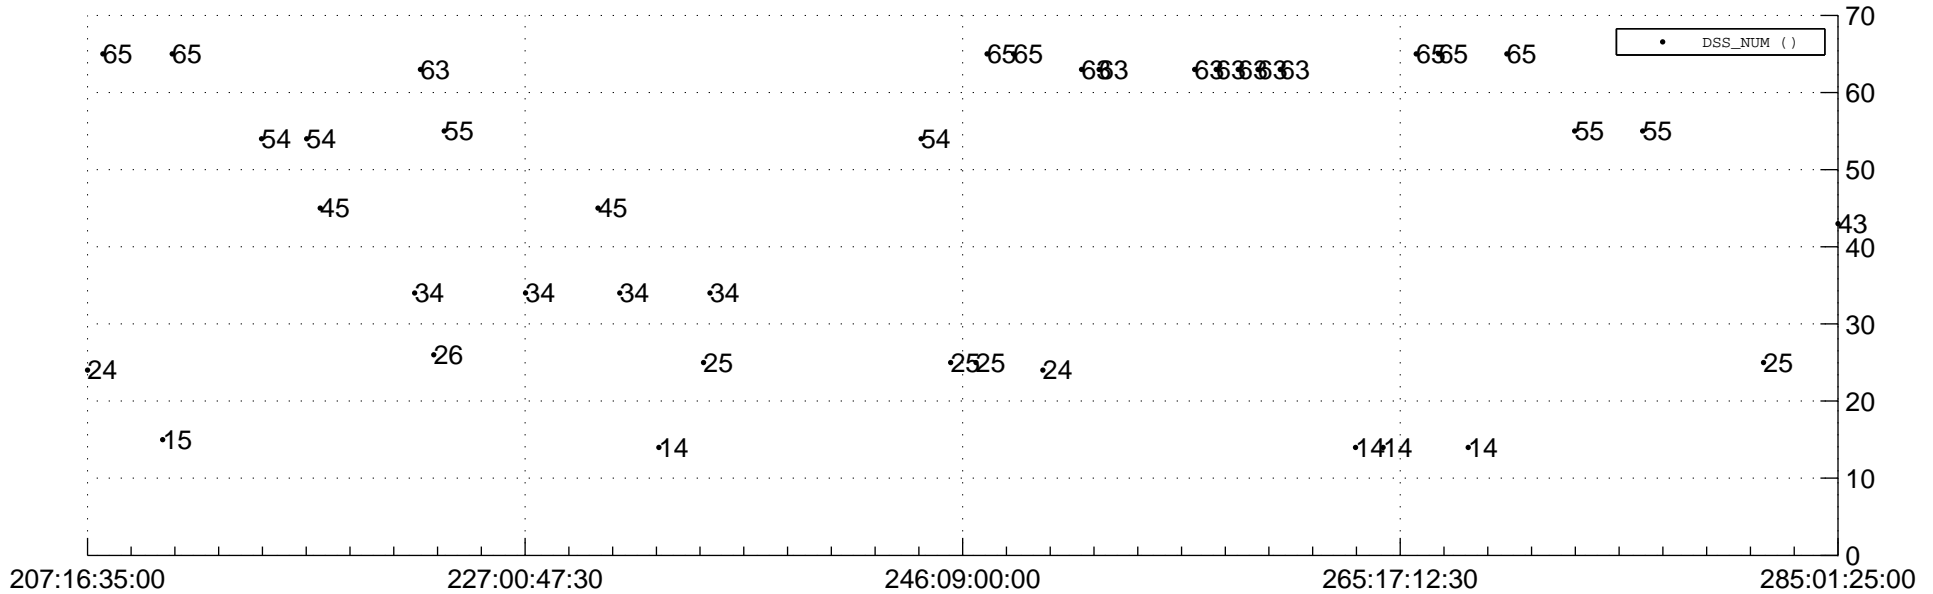

STEREO BEHIND Downlink Performance 2012:287

Number_of_Dropped_Frame

DSS_Station

Spacecraft Time (2012:207:16:35:00.000 -2012:285:01:25:00.000)

/disks/d10/project/stereo/mops/assessment/behind/automation/output/engdump/yesterday/behind_dp_2012_287.csv