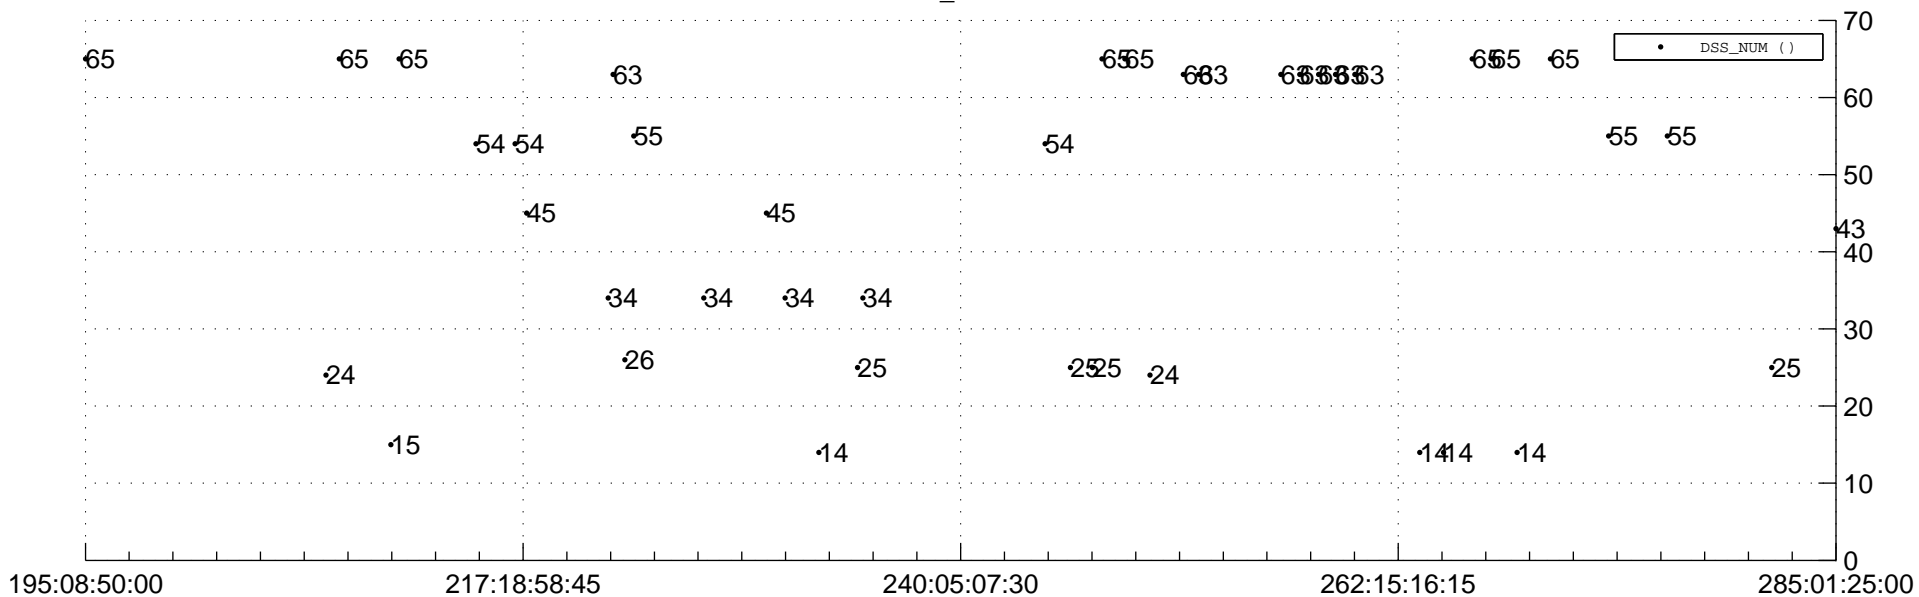

STEREO BEHIND Downlink Performance 2012:285

Number_of_Dropped_Frame

DSS_Station

Spacecraft Time (2012:195:08:50:00.000 -2012:285:01:25:00.000)

/disks/d10/project/stereo/mops/assessment/behind/automation/output/engdump/yesterday/behind_dp_2012_285.csv