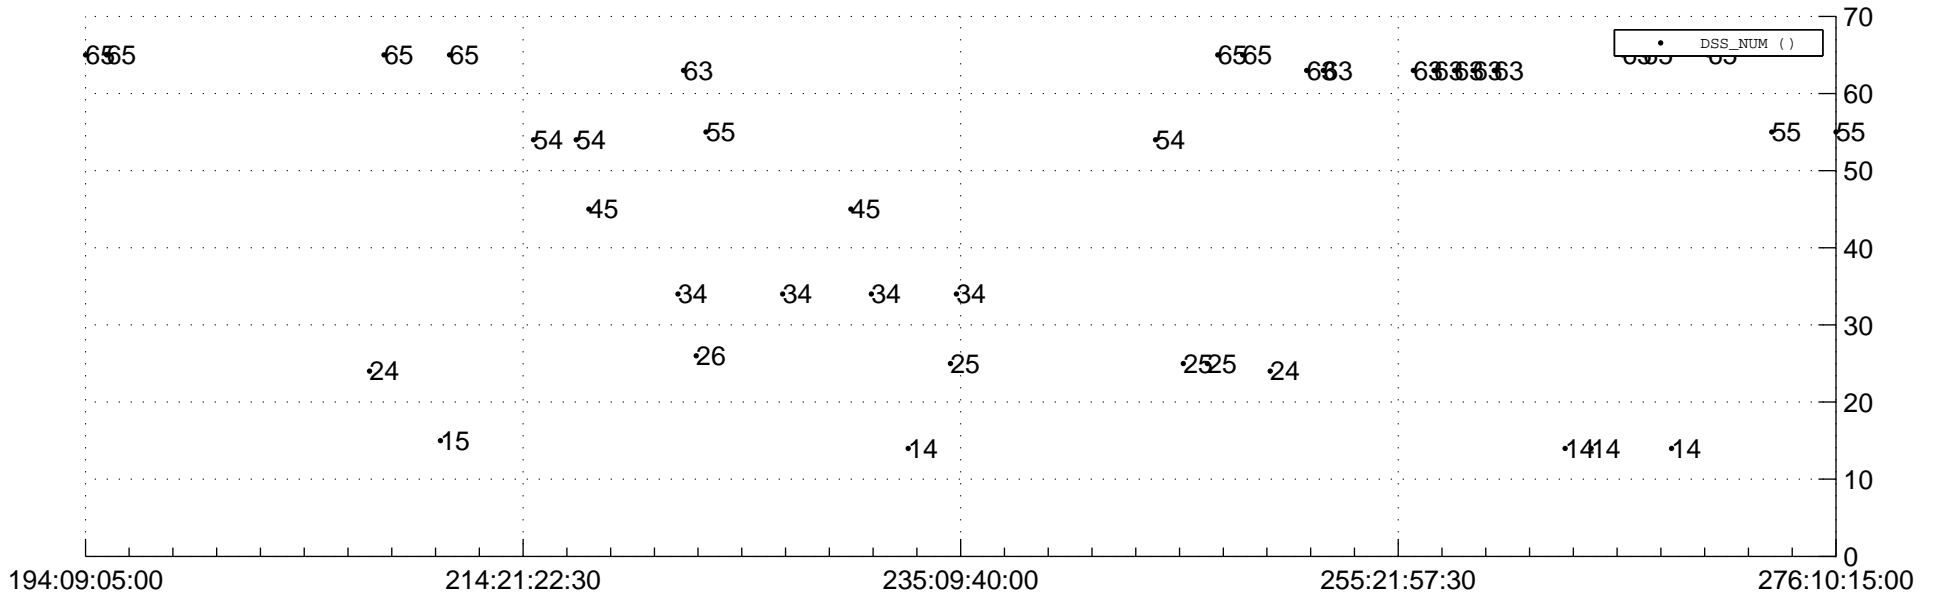

STEREO BEHIND Downlink Performance 2012:281

Number_of_Dropped_Frame

DSS_Station

Spacecraft Time (2012:194:09:05:00.000 -2012:276:10:15:00.000)

/disks/d10/project/stereo/mops/assessment/behind/automation/output/engdump/yesterday/behind_dp_2012_281.csv