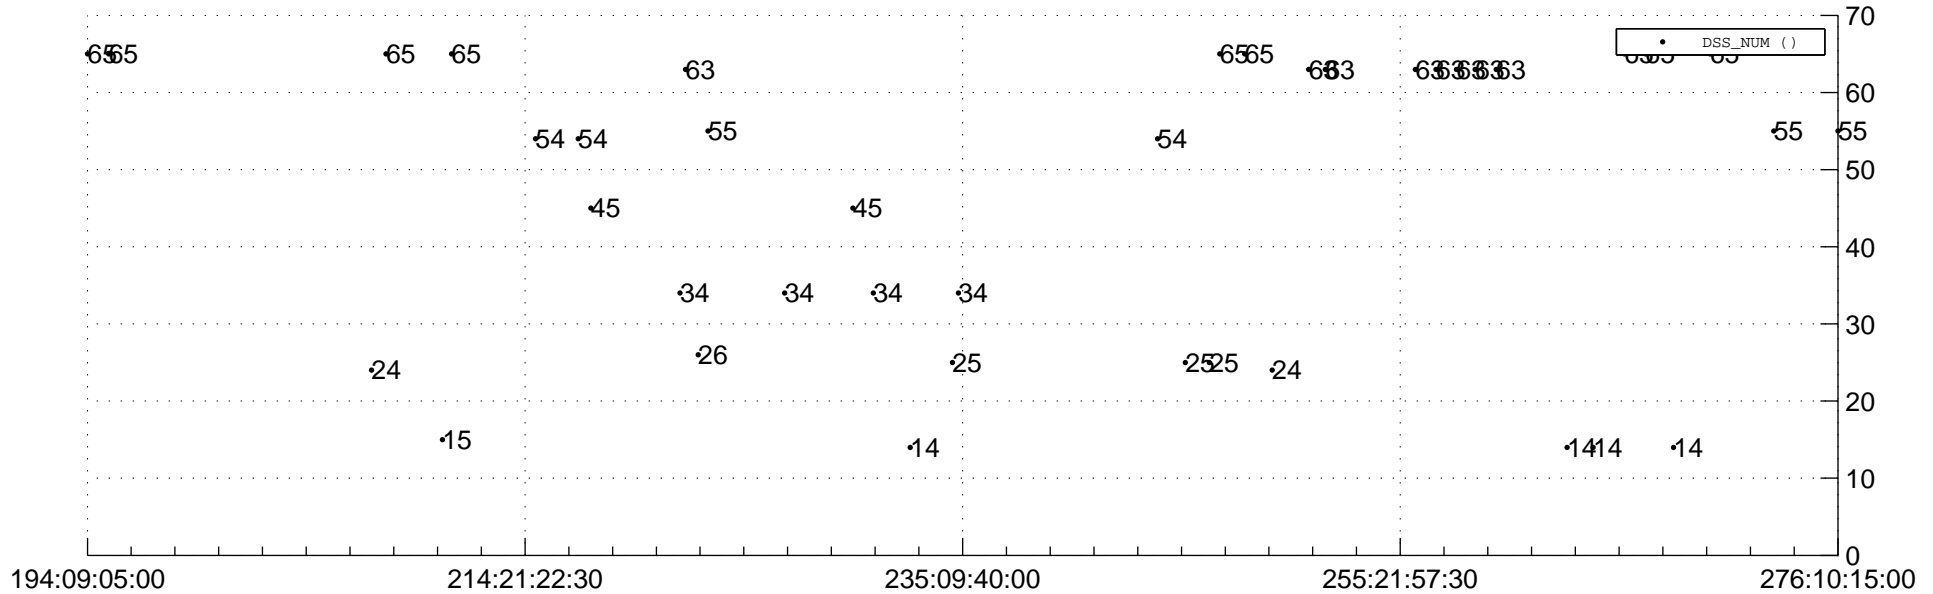

STEREO BEHIND Downlink Performance 2012:280

Number\_of\_Dropped\_Frame

DSS\_Station

Spacecraft Time (2012:194:09:05:00.000 -2012:276:10:15:00.000)

/disks/d10/project/stereo/mops/assessment/behind/automation/output/engdump/yesterday/behind\_dp\_2012\_280.csv