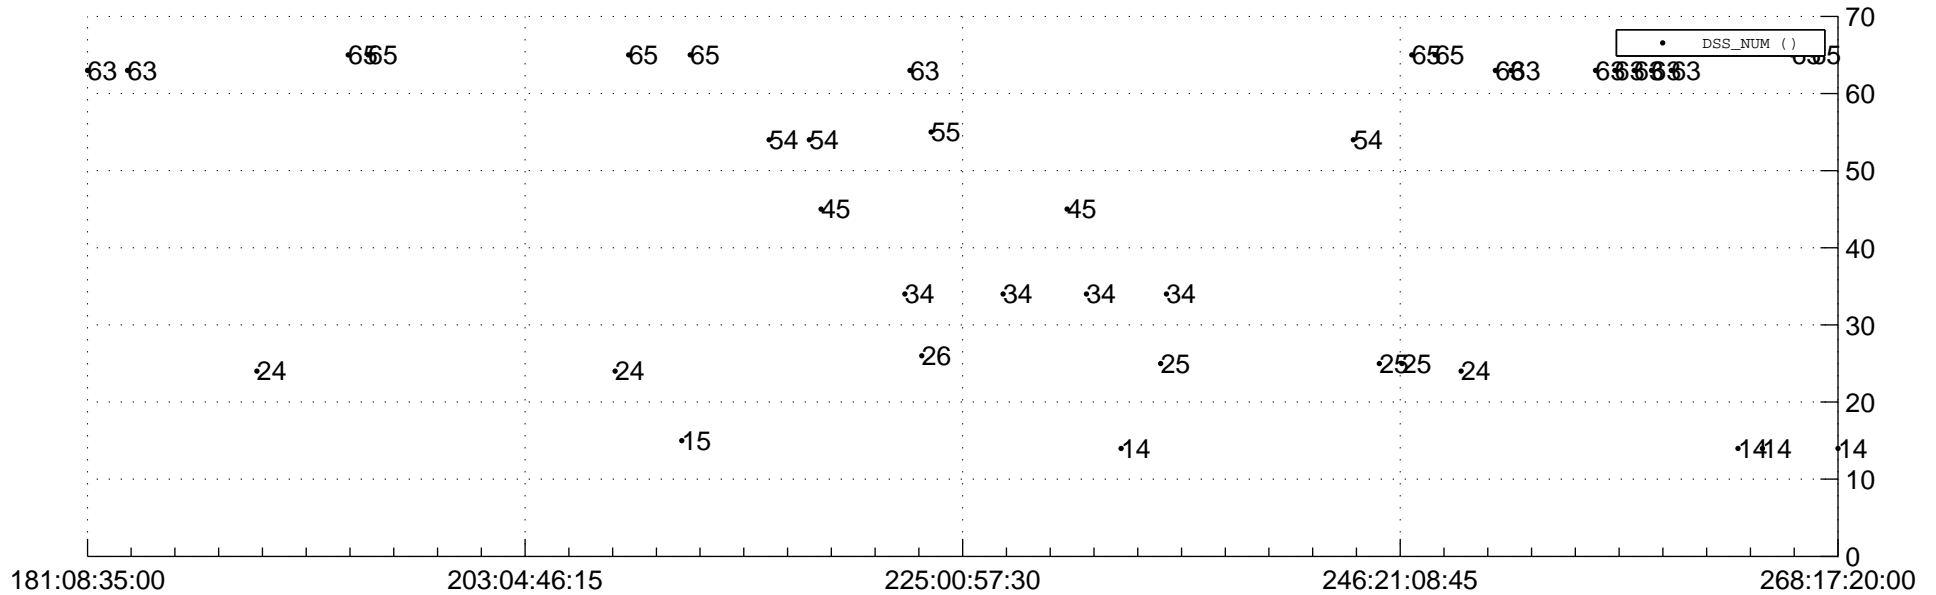

STEREO BEHIND Downlink Performance 2012:270

Number_of_Dropped_Frame

DSS_Station

Spacecraft Time (2012:181:08:35:00.000 -2012:268:17:20:00.000)

/disks/d10/project/stereo/mops/assessment/behind/automation/output/engdump/yesterday/behind_dp_2012_270.csv