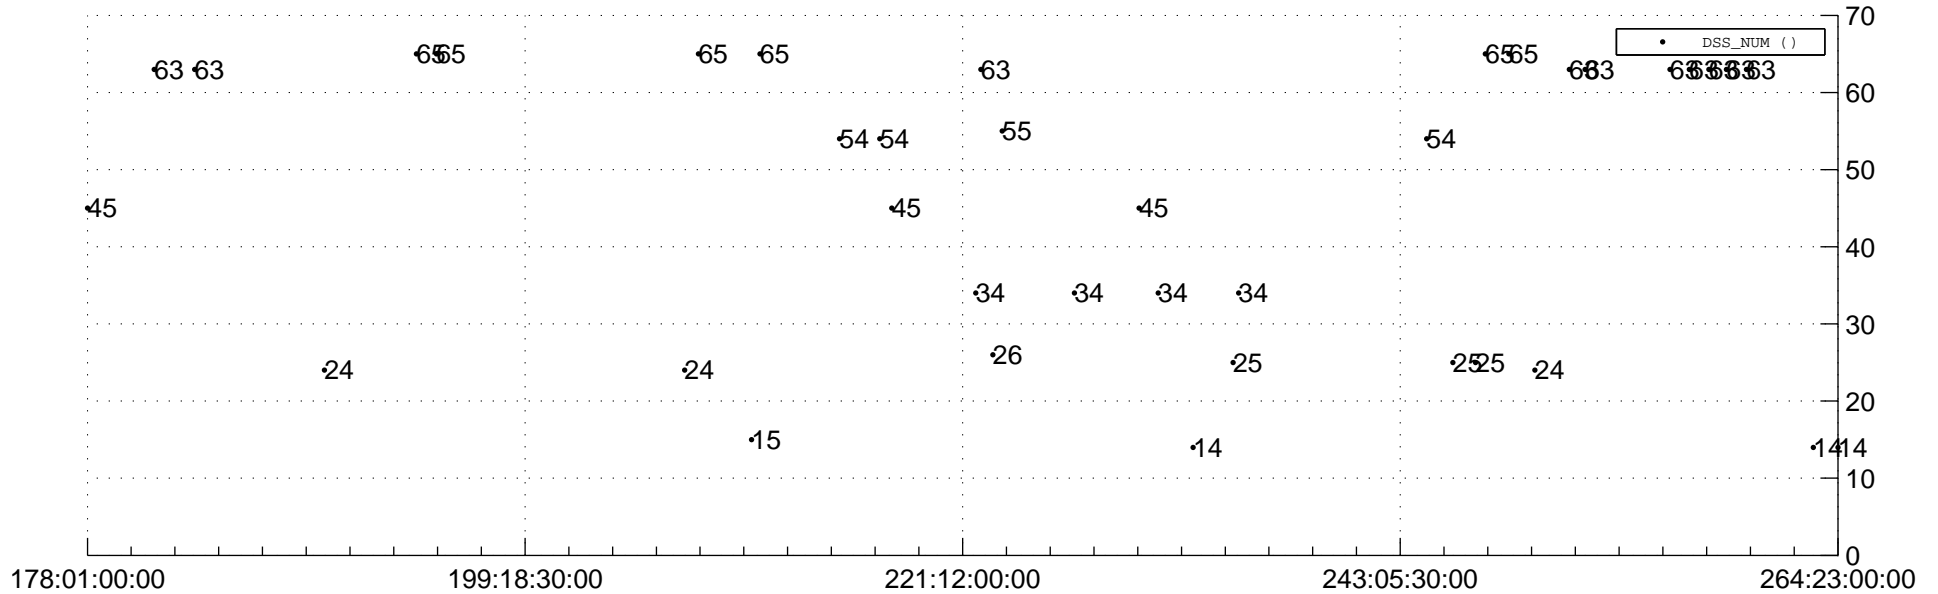

STEREO BEHIND Downlink Performance 2012:266

Number_of_Dropped_Frame

DSS_Station

Spacecraft Time (2012:178:01:00:00.000 -2012:264:23:00:00.000)

/disks/d10/project/stereo/mops/assessment/behind/automation/output/engdump/yesterday/behind_dp_2012_266.csv