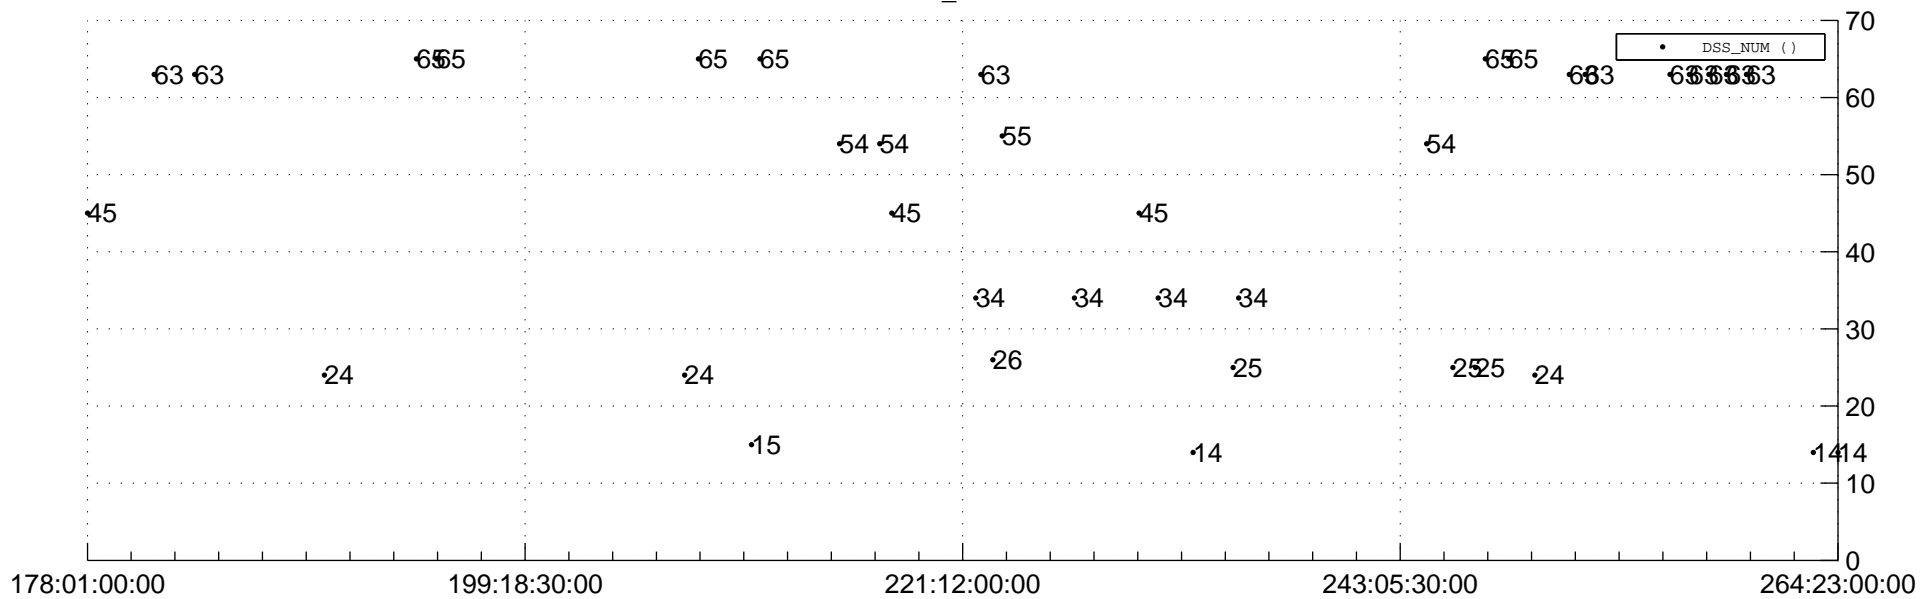

STEREO BEHIND Downlink Performance 2012:265

Number_of_Dropped_Frame

DSS_Station

Spacecraft Time (2012:178:01:00:00.000 -2012:264:23:00:00.000)

/disks/d10/project/stereo/mops/assessment/behind/automation/output/engdump/yesterdaily/behind_dp_2012_265.csv