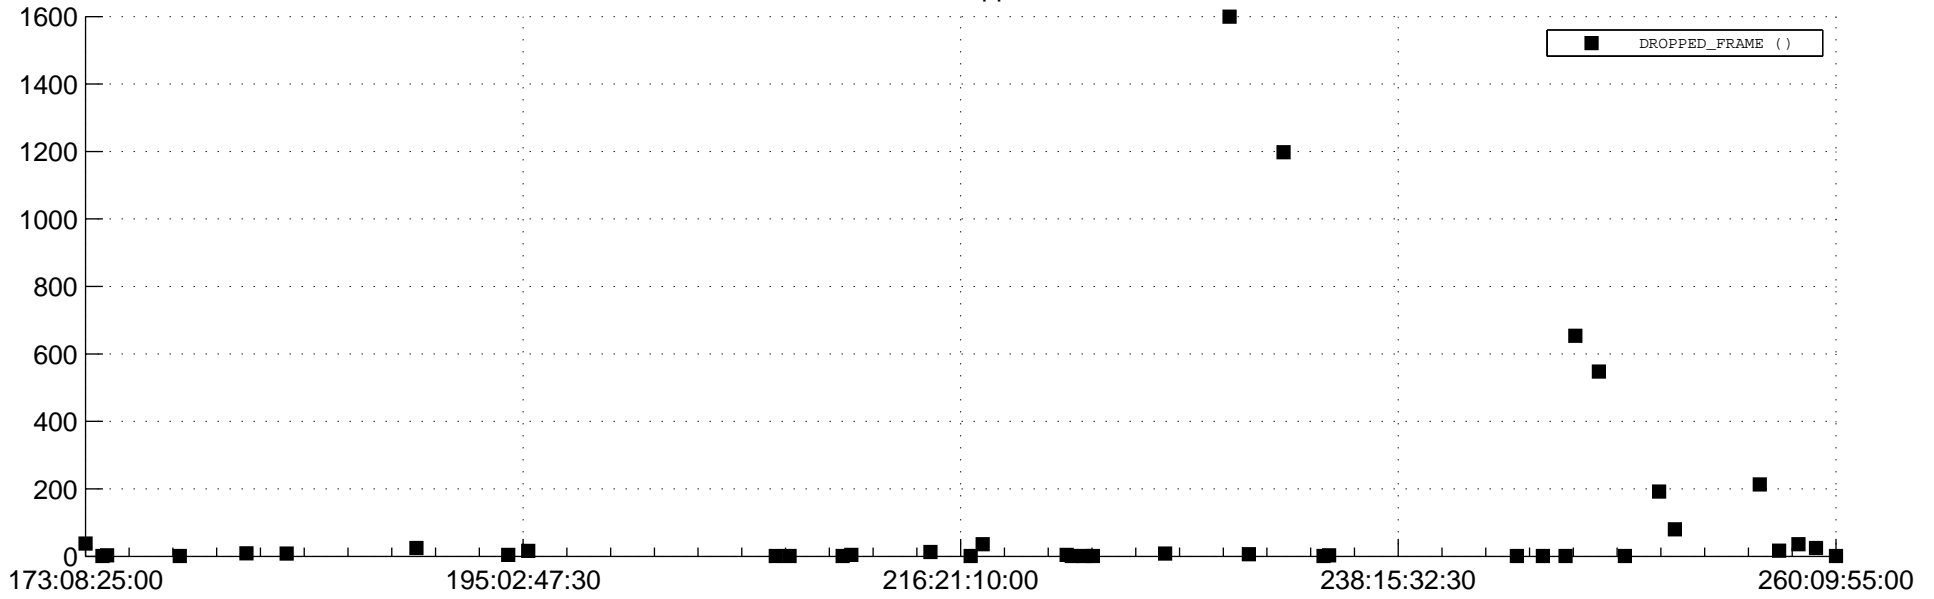

STEREO BEHIND Downlink Performance 2012:263

Number_of_Dropped_Frame

DSS_Station